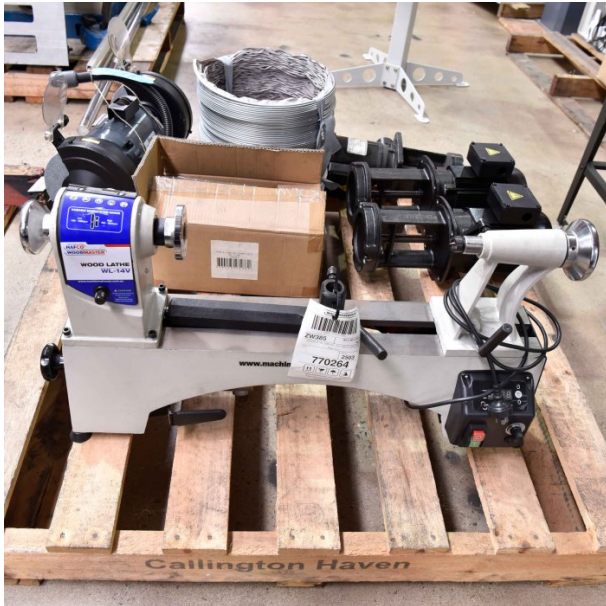

## WOODLATHE MINI WL-14V HAFCO - Repaired Item

240V

Sydney Pickup Only

ORDER CODE:	~
MODEL:	~
Branch Location (State):	Sydney
Type:	~
Brand:	~
Capacity:	~
Speed Range (rpm):	~
Motor Power (kW / hp):	~
Voltage / Amperage (V / amp):	~