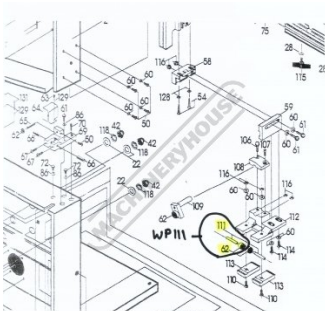

Product Brochure For WP111

UPPER GUIDE SIDES, OLD - #62+111

Suits: BP-16A

Specific Features

WP111 UPPER GDE (SIDES OLD) 111 62