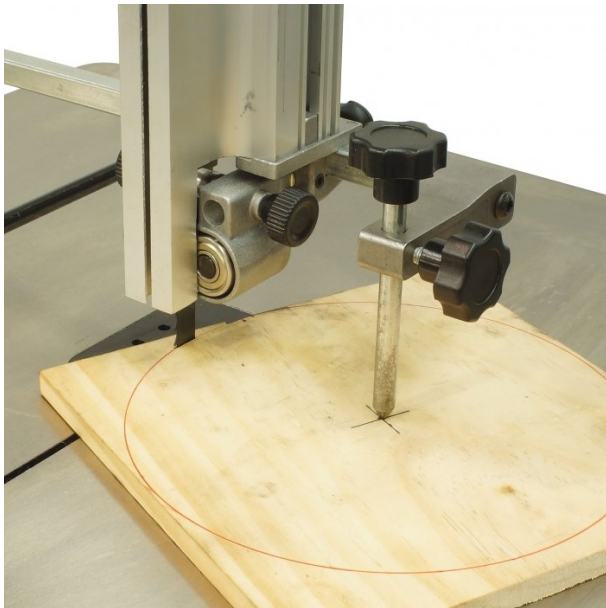

### Circle Cutting Attachment - CCA-360

110 - 800mm Circle Capacity

Suits BP-360 Band Saw

**Ex GST**  
**\$50.00**

**Inc GST**  
**\$57.50**

|                                 |             |
|---------------------------------|-------------|
| ORDER CODE:                     | W9495       |
| MODEL:                          | CCA-360     |
| Circle Capacity (min-max) (mm): | 110 - 800mm |
| Suits Band Saw:                 | BP-360      |

#### Description

This attachment with your wood band saw makes cutting circles on timber boards very quick and accurate as shown.

#### Features

- Adjustable arm for different size circles
- Adjustable centre pin height
- Thumb lock screws

### Specific Features

Shown On BP 310 Wood Bandsaw Circle Cutting Attachment