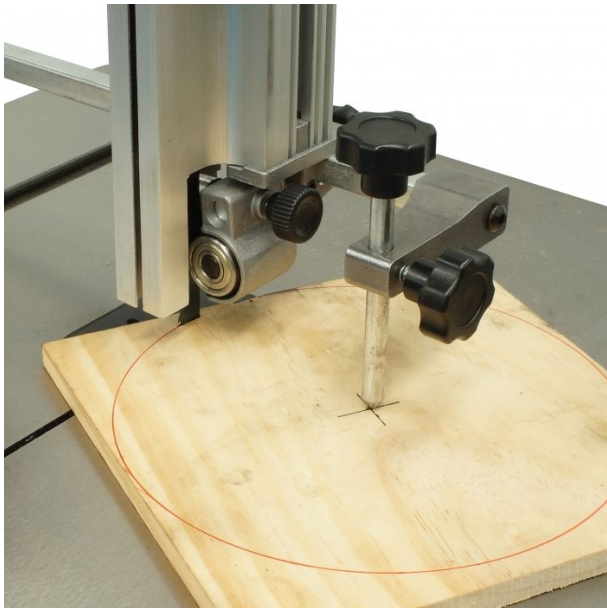

Product Brochure For W9492

Circle Cutting Attachment - CCA-310

110 - 730mm Circle Capacity
Suits BP-310 Band Saw

On Sale

Ex GST
~~\$50.00~~
\$40.00

Inc GST
~~\$57.50~~
\$46.00

ORDER CODE:	W9492
MODEL:	CCA-310
Circle Capacity (min-max) (mm):	110 - 730mm
Suits Band Saw:	BP-310

Description

This attachment with your wood band saw makes cutting circles on timber boards very quick and accurate as shown.

Features

- Adjustable arm for different size circles
- Adjustable centre pin height
- Thumb lock screws

Product Brochure For W9492

Specific Features

Watch Video Web Image

Shown On BP 310 Wood Bandsaw

Circle Cutting Attachment

Recommended Accessories

W952

Wood Band Saw