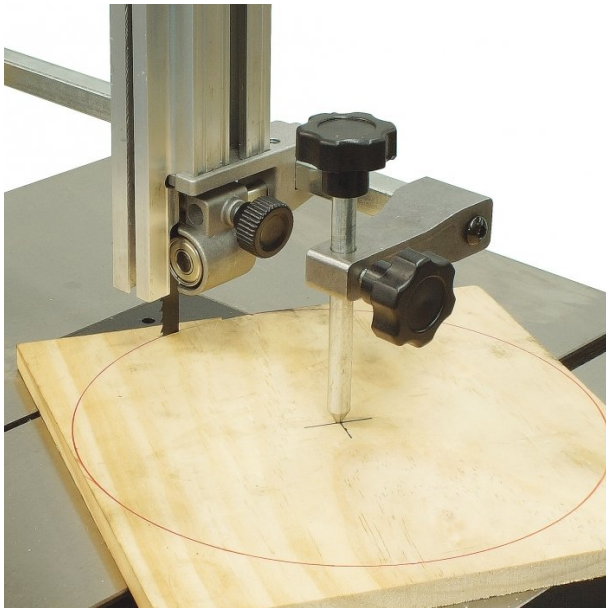

Product Brochure For W949

Circle Cutting Attachment - CCA-255

110 - 600mm Circle Capacity

Suits BP-255 Band Saw

Ex GST
\$50.00

Inc GST
\$57.50

ORDER CODE:	W949
MODEL:	CCA-255
Circle Capacity (min-max) (mm):	110 - 600mm
Suits Band Saw:	BP-255

Description

This attachment with your wood band saw makes cutting circles on timber boards very quick and accurate as shown.

Features

- Adjustable arm for different size circles
- Adjustable centre pin height
- Thumb lock screws