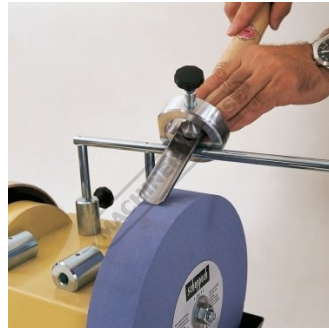

Grinding support 110 for turning scrapers, carving scrapers and cabinet scrapers