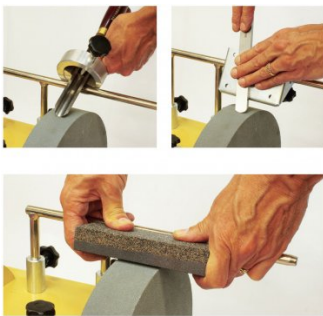

Recommended Accessories

W8625

Jig 55, 110 & Stone Grader
Wood Turners Sharpening Kit -
3 Piece Set