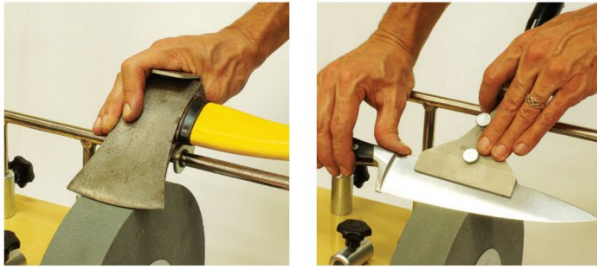

Product Brochure For W8615

Jig 40, 120, 160 Household Sharpening Kit - 3 Piece Set - 7903200002

Wetstone Grinder Accessories

Ex GST	Inc GST
$148.00	$170.20

ORDER CODE:	W8615
Type:	Household Kit & JIG 40, 120, 160
Size (mm):	~

Description

HOUSE HOLD SHARPENING KIT
German design & technology

Features

- Jig 40 is the perfect attachment for axes with a blade up to 170mm
- Jig 120 is designed for knives with blade length of 100 to 200mm
- Jig 160 is designed for scissors and hedge shears

Optional Accessories

- Suits wetstone grinder TiGer 2000S (W859)
- Suits wetstone grinder TiGer 2500 (W868)