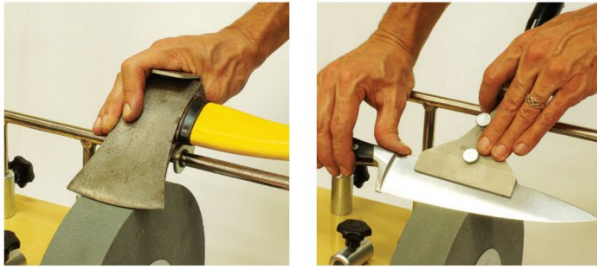

Description

HOUSE HOLD SHARPENING KIT
German design & technology

Features

- Jig 40 is the perfect attachment for axes with a blade up to 170mm
- Jig 120 is designed for knives with blade length of 100 to 200mm
- Jig 160 is designed for scissors and hedge shears