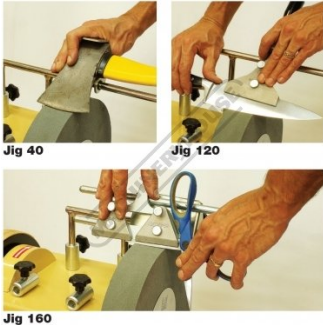

Product Brochure For W8615

Specific Features

Shown With Jig Numbers