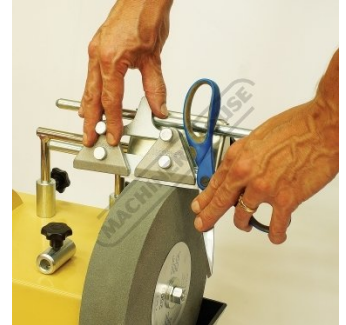

### Features

- Jig 40 is the perfect attachment for axes with a blade up to 170mm
- Jig 120 is designed for knives with blade length of 100 to 200mm
- Jig 160 is designed for scissors and hedge shears

### Optional Accessories

- Suits wetstone grinder TiGer 2000S (W859)
- Suits wetstone grinder TiGer 2500 (W868)

Product Brochure For W8615

**Specific Features**

Shown With Jig Numbers

Jig 40

Jig 120

Jig 160