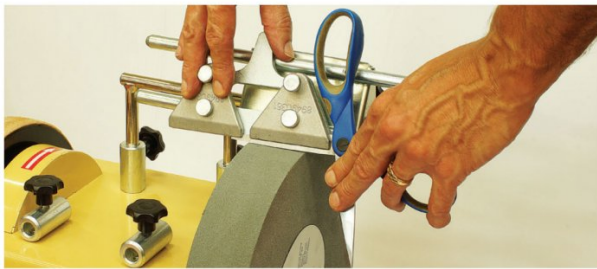

Description

HOUSE HOLD SHARPENING KIT
German design & technology

Features

- Jig 40 is the perfect attachment for axes with a blade up to 170mm
- Jig 120 is designed for knives with blade length of 100 to 200mm
- Jig 160 is designed for scissors and hedge shears