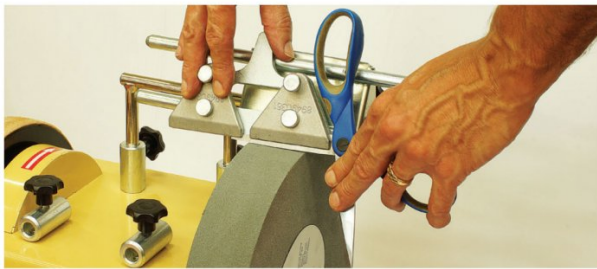

Product Brochure For W8615

Jig 40, 120, 160 Household Sharpening Kit - 3 Piece Set - 7903200002

Wetstone Grinder Accessories

Ex GST	Inc GST
$148.00	$170.20

ORDER CODE:	W8615
Type:	Household Kit & JIG 40, 120, 160
Size (mm):	~

Description

HOUSE HOLD SHARPENING KIT
German design & technology

Features

- Jig 40 is the perfect attachment for axes with a blade up to 170mm
- Jig 120 is designed for knives with blade length of 100 to 200mm
- Jig 160 is designed for scissors and hedge shears

Optional Accessories

- Suits wetstone grinder TiGer 2000S (W859)
- Suits wetstone grinder TiGer 2500 (W868)