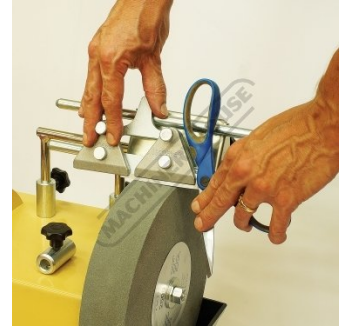

Description

HOUSE HOLD SHARPENING KIT
German design & technology

Features

- Jig 40 is the perfect attachment for axes with a blade up to 170mm
- Jig 120 is designed for knives with blade length of 100 to 200mm
- Jig 160 is designed for scissors and hedge shears

Optional Accessories

- Suits wetstone grinder TiGer 2000S (W859)
- Suits wetstone grinder TiGer 2500 (W868)

Product Brochure For W8615

Specific Features

Shown With Jig Numbers

Jig 40

Jig 120

Jig 160