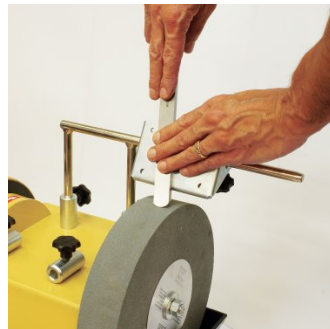

W8646
Jig 110 Grinding Rest