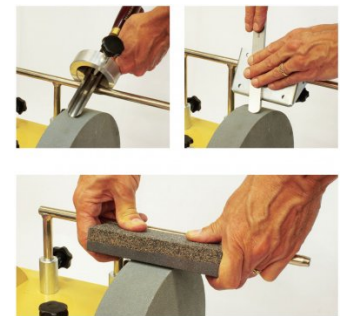

W8625
Jig 55, 110 & Stone Grader
Wood Turners Sharpening Kit -
3 Piece Set