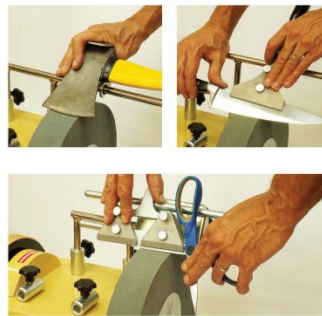

Description

TiGer 2000 WETSTONE GRINDER
200x40mm 120W 240V

IDEAL FOR HOME AND THE SMALL WORKSHOP, Correct grinding and honing is an art in itself. Without training and experience, costly mistakes can be made and expensive tooling ruined. This Wet stone sharpening system offer superb, professional results and a razor sharp finish every time. With total accuracy and sharpening efficiency this Wet Stone sharpening system is easy to use even for a beginner. Ideal for the home and small workshop and with a comprehensive range of accessories, it is perfect in producing sharp cutting edges to knives, scissors and tools. Extensive accessories are included with the standard equipment: The Ø200mm Wet stone Sharpening System offers superior technology for professional results every time - even if you are a novice.

Includes

- Jig for straight edges, plane irons, ripping chisels
- Angle setting jig for measuring exact angles and settings
- Abrasive paste for honing

Product Brochure For W860

Recommended Accessories

W810
Universal Tool Stand

W8636
Stone Grader - Fine & Coarse

W8638
Angle Guide - 250mm

W8642
Jig 60 Knife & Blade Holder

W8643
Jig 120 Knife & Blade Holder

W8646
Jig 110 Grinding Rest

W8615
Jig 40, 120, 160 Household
Sharpening Kit - 3 Piece Set