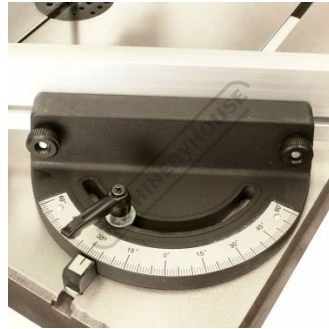

Product Brochure For W691

Wood Band Saw - MBS500

465mm Throat Depth x 285mm Height Capacity

| | |
|-------------------------------|------------------|
| ORDER CODE: | W691 |
| MODEL: | MBS500 |
| Wheel Diameter (Ø) (mm): | 470 |
| Throat Capacity (mm): | 465 |
| Height Capacity (mm): | 285 |
| Table Size (mm): | 630 x 480 |
| Frame Type: | Steel |
| Motor Power (kW / hp): | 1.5 / 2 |
| Voltage / Amperage (V / amp): | 240 / 15 |
| Blade Code (Suits): | W4335 / W4336 |
| Blade Size (L x W x T) (mm): | 3607 x 25 x 0.90 |
| Floor Space (W x D x H) (mm): | ~ |
| Nett Weight (kg): | 175 |

WOODFAST

Features

- 1500W/ 2hp 240V motor
- Safety magnetic switch with emergency stop
- Curved hinged blade guards with safety micro-switches
- 1-Piece steel fabricated frame
- Roller blade guides
- 2 blade speeds, 380 & 800m/min
- Quick-release blade tension mechanism
- Blade tension sight indicator
- Rack & pinion adjustment on top blade guide
- Cast iron table tilts to 45°
- Twin 100mm dust chutes
- Includes mitre guide & mobile wheel kit

Includes

- Mitre guide
- Quick Lock Rip fence
- Mobile wheel kit

Product Brochure For W691

Specific Features

Cast Iron Table

Mitre Guide

Sliding Fence

Top Roller Bearing Guide

Bottom Roller Bearing Guides

Safety Electrical Cut Out On Doors

Blade Tension Hand Wheel And Guide

Heavy Duty Blade Wheels

Wheel Cleaning Brush

Electrical Emergency Stop

Main Power On Off Magnetic Switch

100mm Dust Port