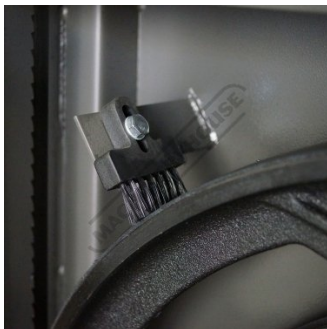

WOODFAST

Features

- 1500W/ 2hp 240V motor
- Safety magnetic switch with emergency stop
- Curved hinged blade guards with safety micro-switches
- 1-Piece steel fabricated frame
- Roller blade guides
- 2 blade speeds, 380 & 800m/min
- Quick-release blade tension mechanism
- Blade tension sight indicator
- Rack & pinion adjustment on top blade guide
- Cast iron table tilts to 45°
- Twin 100mm dust chutes
- Includes mitre guide & mobile wheel kit

Bottom Roller Bearing Guides

Safety Electrical Cut Out On Doors

Blade Tension Hand Wheel And Guide

Heavy Duty Blade Wheels

Wheel Cleaning Brush

Electrical Emergency Stop

Main Power On Off Magnetic Switch

100mm Dust Port