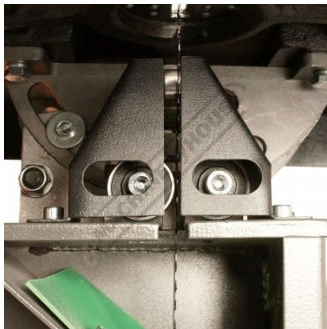

Product Brochure For W691

Wood Band Saw - MBS500

465mm Throat Depth x 285mm Height Capacity

| | |
|-------------------------------|------------------|
| ORDER CODE: | W691 |
| MODEL: | MBS500 |
| Wheel Diameter (Ø) (mm): | 470 |
| Throat Capacity (mm): | 465 |
| Height Capacity (mm): | 285 |
| Table Size (mm): | 630 x 480 |
| Frame Type: | Steel |
| Motor Power (kW / hp): | 1.5 / 2 |
| Voltage / Amperage (V / amp): | 240 / 15 |
| Blade Code (Suits): | W4335 / W4336 |
| Blade Size (L x W x T) (mm): | 3607 x 25 x 0.90 |
| Floor Space (W x D x H) (mm): | ~ |
| Nett Weight (kg): | 175 |

WOODFAST

Features

- 1500W/ 2hp 240V motor
- Safety magnetic switch with emergency stop
- Curved hinged blade guards with safety micro-switches
- 1-Piece steel fabricated frame
- Roller blade guides
- 2 blade speeds, 380 & 800m/min
- Quick-release blade tension mechanism
- Blade tension sight indicator
- Rack & pinion adjustment on top blade guide
- Cast iron table tilts to 45°
- Twin 100mm dust chutes
- Includes mitre guide & mobile wheel kit

Bottom Roller Bearing Guides

Safety Electrical Cut Out On Doors

Blade Tension Hand Wheel And Guide

Heavy Duty Blade Wheels

Wheel Cleaning Brush

Electrical Emergency Stop

Main Power On Off Magnetic Switch

100mm Dust Port