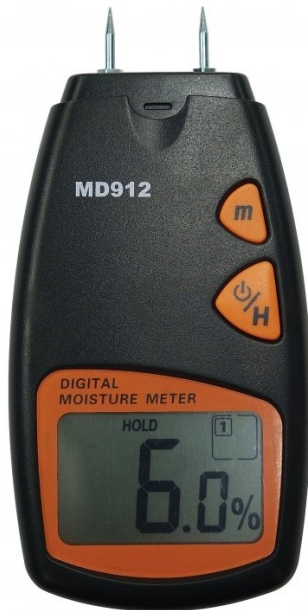

Product Brochure For W645

Digital Moisture Meter - MD912

2 - 70%

ORDER CODE:	W645
Wood Moisture Range :	2 ~ 70%
Bulding Material Moisture Range:	~

Description

Application: suitable to measure the moisture content in wood

Features

- Measurement range: moisture content 2 - 70%
- Temperature 0 - 40°C
- Resolution: 0.5%
- Power supply: 1 x 9V battery
- Hold feature freezes reading
- Wood species selection button
- Power/Hold button
- LCD screen
- Probe protective cover
- Dimensions: 129 x 63 x 32mm
- Weight: 116g

Includes

- Includes 9V battery
- Spare probes

Product Brochure For W645

Specific Features

Shown Testing Wood Moisture

Scan Function

Probe Cap

Probes