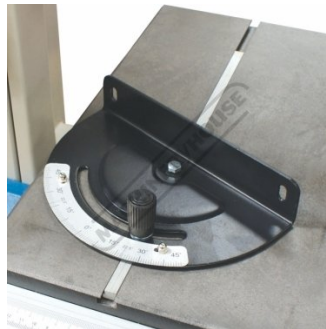

Product Brochure For W4202

Wood Band Saw - BP-305

305mm Throat Depth x 175mm Height Capacity

ORDER CODE:	W4202
MODEL:	BP-305
Wheel Diameter (Ø) (mm):	310
Throat Capacity (mm):	305
Height Capacity (mm):	175
Table Size (mm):	548 x 400
Frame Type:	Steel
Motor Power (kW / hp):	0.75 / 1
Voltage / Amperage (V / amp):	240 / 10
Blade Code (Suits):	W420A, W420B, W420F
Blade Size (L x W x T) (mm):	2240 x 12.5 x 0.65
Floor Space (W x D x H) (mm):	~
Nett Weight (kg):	75

Features

- Powerful 750W / 1hp 240V motor
- Safety magnetic switch with emergency stop
- Quick action blade tension system
- Micro-switch protection on hinged blade guard doors
- 2 x blade speeds via mechanical belt tension handwheel system
- Adjustable bearing blade guides
- Aluminium rip fence with quick action lock
- Large 548 x 400mm cast iron table
- Cast iron table tilts to 45°
- Large height capacity 175mm
- 100mm dust collector port
- Heavy duty adjustable aluminium fence
- Mitre guide & fence can be used on either side of blade

Includes

- Stand
- Mitre guide
- Heavy Duty Rip fence

Product Brochure For W4202

Specific Features

Cast Iron Table Tilts to 45 degrees

Safety Micro Switch on Doors

Blade Brush and Safety Guard Micro

Blade Guides

Sliding Rip Fence

Height Adjustment handle for Top Blade Guide

Mitre Guide

Bottom Blade Wheel

Safety Stop Switch

Top Blade Wheel

Blade Tension Adjustment

Quick Action Blade Tension System