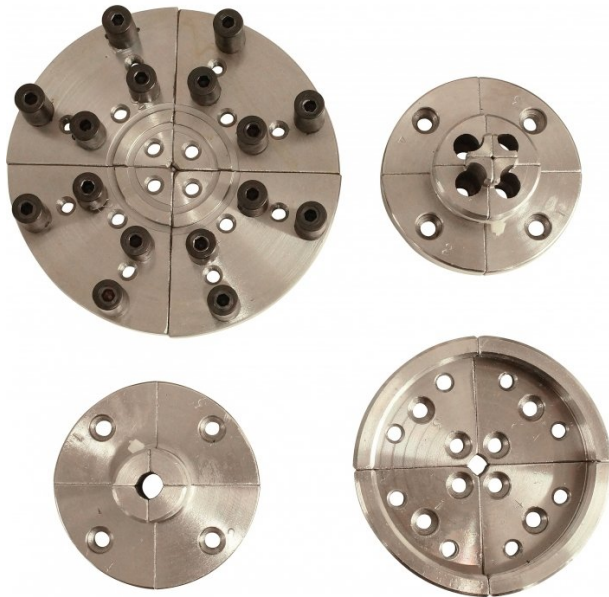

Product Brochure For W375

WSC-KIT - Scroll Chuck Accessory Kit

Suits WSC-100 Scroll Chuck

On Sale

| Ex GST | Inc GST |
|---------------------|---------------------|
| \$136.00 | \$156.40 |
| \$121.74 | \$140.00 |

| | |
|------------------|----------------------------|
| ORDER CODE: | W375 |
| MODEL: | ~ |
| Type: | Scroll Chuck Accessory Kit |
| Size: | Suits 100mm Scroll Chuck |
| Internal Thread: | ~ |
| External Thread: | ~ |
| Suits: | WSC-100 scroll chuck |

Description

Suits 100mm scroll chuck (W370)

Features

- 1 x set of 88mm power grip jaws
- 1 x set of 72mm step jaws
- 1 x set of 25mm jaws
- 1 x set of 125mm bowl jaws
- 1 x Hex wrench
- Comes in a deluxe aluminium carry case

Product Brochure For W375

Specific Features

Set

Case Open

Carry Case

Recommended Accessories

W370

Scroll Chuck -100mm