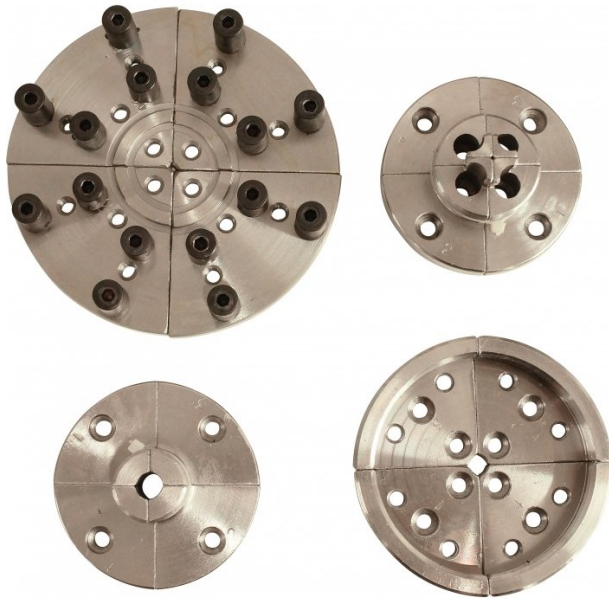

Product Brochure For W375

Scroll Chuck Accessory Kit - WSC-KIT

Suits WSC-100 Scroll Chuck

Ex GST
\$148.00

Inc GST
\$170.20

ORDER CODE:	W375
MODEL:	-
Type:	Scroll Chuck Accessory Kit
No. of Piece:	-
Size:	Suits 100mm Scroll Chuck
Internal Thread:	-
External Thread:	-
Suits:	WSC-100 scroll chuck

Description

Suits 100mm scroll chuck (W370)

Features

- 1 x set of 88mm power grip jaws
- 1 x set of 72mm step jaws
- 1 x set of 25mm jaws
- 1 x set of 125mm bowl jaws
- 1 x Hex wrench
- Comes in a deluxe aluminium carry case

Product Brochure For W375

Specific Features

Set

Carry Case

Recommended Accessories

W370

Scroll Chuck -100mm