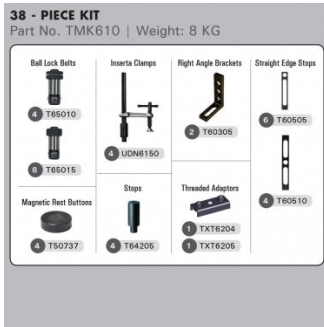

Product Brochure For W07784

Recommended Accessories

W07772

BuildPro Modular Fixturing Kit

W07782

BuildPro Modular Fixturing Kit

W08042

BuildPro Ball Lock Bolt - Fixed Length

W07870

Riser Block