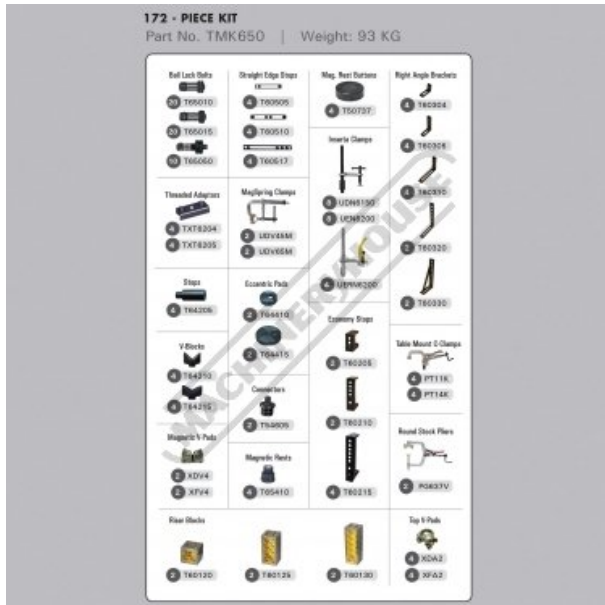

\$4,521.74

\$5,200.00

ORDER CODE:	W07784
MODEL:	TMK650
Suits Table Hole Size (Ø):	16mm
Suit Table Thickness:	~
Quantity Per Pack (No.):	172
Nett Weight (kg):	93

BuildPro™

Description

The very practical, modular design of the BuildPro® Table makes it easy to set-up and tear down for job at hand, big or small. Save time and money by holding, positioning and locating quickly and easily with a wide variety of BuildPro® clamps and accessories.

All BuildPro® Tables have 16mm thick steel plate with 16mm holes in a 50mm grid pattern. All tables, except BuildPro® MAX, have 40mm slots between plates.

Features

- 172 PIECE KIT

Includes

- 40 x Ball Lock Bolts, Fixed (20 x T65010, T65015)
- 10 x Ball Lock Bolts, Adjustable (T65050)
- 8 x Threaded Adaptors (4 x TXT6204, TXT6205)
- 4 x Stops (T64205)
- 8 x V-Blocks (4 x T64210, T64215)
- 4 x Magnetic V-Pads (2 x XDV4, XDV4)
- 6 x Riser Blocks (2 x T60120, T60125, T60130)
- 12 x Straight Edge Stops (4 x T60505, T60510, T60517)
- 4 x MagSpring Clamps (2 x UDV45M, UDV65M)
- 4 x Eccentric Pads (2 x T64410, T64415)
- 2 x Connectors (T54605)
- 4 x Magnetic Rests (T65410)
- 4 x Magnetic Rest Buttons (T50737)
- 20 x Inserta Clamps (8 x UDN6150, UEN6200, 4 x UERN6200)
- 8 x Economy Stops (2 x T60205, T60210, 4 x T60215)
- 16 x Right Angle Brackets (4 x T60304, T60305, T60310, 2 x T60320, T60330)
- 8 x Table Mount C-Clamps (4 x PT11K, PT14K)
- 2 x Round Stock Pliers (PG637V)
- 8 x Top V-Pads (4 x XDA2, XFA2)