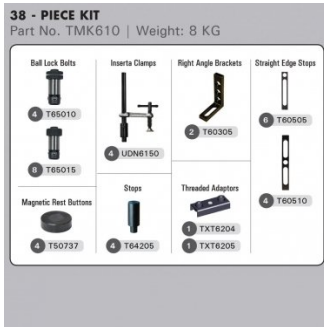

Product Brochure For W07782

Recommended Accessories

W07772

BuildPro Modular Fixturing Kit

W07784

BuildPro Modular Fixturing Kit

W08042

BuildPro Ball Lock Bolt - Fixed Length

W07870

Riser Block