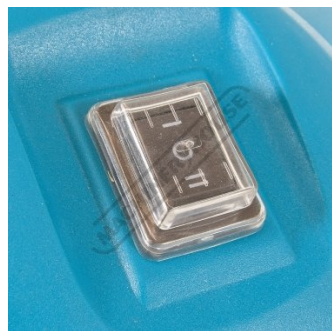

## Features

- Suits home or garage workshop applications
- Ø320mm x 30 litre stainless steel tank
- 1500mm length hose with extendable wand
- 17.5Kpa suction pressure
- 1700 litre per minute air flow
- Portable on wheels
- Suitable for fine dust applications
- External 240V-10amp power socket
- Auto-switched 240V-10amp power socket for power tools\*
- 1200W 240V motor

Product Brochure For V504

**Specific Features**

Left View

Side View

Rear View

240V Power Socket Open

240V Power Socket

Top Carry Handle

Quick Connect Hose

Quick Action Clamps

Shown With Head Apart

Accessory Storage

Accessory Storage Rear

Rear Wheels

Front Swivel Wheels

Power Switch