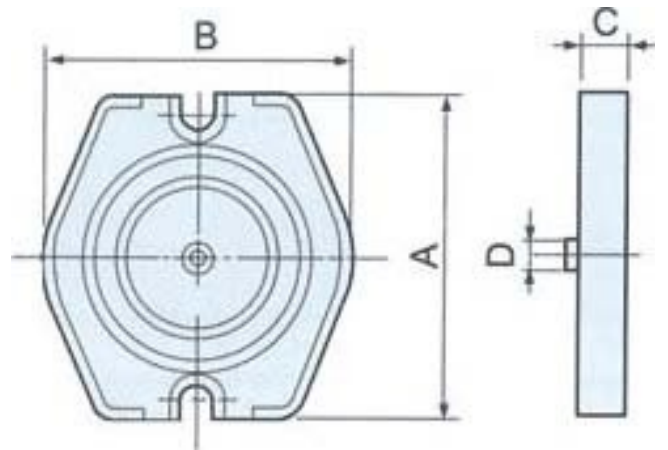

## Mechanical/Hydraulic Machine Vice Base

200mm

**On Sale**

<b>Ex GST</b>	<b>Inc GST</b>
<b>\$1,090.00</b>	<b>\$1,253.50</b>
<b>\$925.22</b>	<b>\$1,064.00</b>

ORDER CODE:	V335
Size (mm):	200
A (mm):	400
B (mm):	360
C (mm):	46
Nett Weight (kg):	23

**Features**

- Swivel Base

**Includes**

- T-Bolts x 2pcs
- 5/8" Nuts x 2pcs