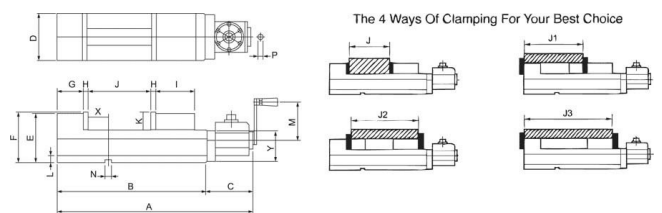

## Safeway Compact Hydraulic Vice - Angle Drive - CHV-160V-D

160mm Jaw Width  
240mm Jaw Opening

**Ex GST**  
**\$3,356.00**

**Inc GST**  
**\$3,859.40**

ORDER CODE:	V3225
MODEL:	CHV-160V-D
Jaw Width (mm):	160
D - Jaw Width (mm):	161
J - Jaw Opening (mm):	240
J1 - Jaw Opening with Optional Jaws (mm):	240 - 320
J2 - Jaw Opening with Optional Jaws (mm):	240 - 360
J3 - Jaw Opening with Optional Jaws (mm):	240 - 470
K - Jaw Height (mm):	58
Pressure (kgf):	5500
A (mm):	667
B (mm):	495
C (mm):	172
E (mm):	160
F (mm):	163
G (mm):	85
H (mm):	15
I (mm):	130
L (mm):	22
M (mm):	125
N (mm):	18
P (mm):	14
X (mm):	65
Y (mm):	105
Nett Weight (kg):	58

### Description

Drive can be operated from either the top of the vice or from the end.

### Features

- Precision ground on all surfaces
- Flame-hardened bed to HRC 45
- Semi-sphere to eliminate jaw lift
- Swarf covers over leadscrew
- Toleranced for use as matched pairs
- Full hydraulic function is maintained