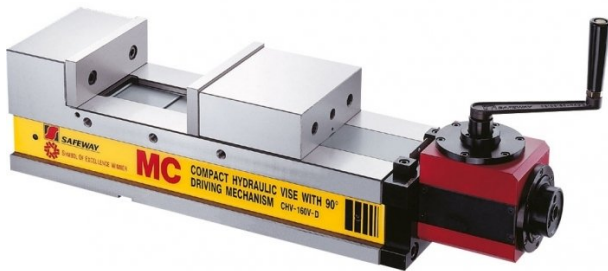

## Safeway Compact Hydraulic Vice - Angle Drive - CHV-160V-D

160mm Jaw Width  
240mm Jaw Opening

**Ex GST**  
**\$3,356.00**

**Inc GST**  
**\$3,859.40**

ORDER CODE:	V3225
MODEL:	CHV-160V-D
Jaw Width (mm):	160
D - Jaw Width (mm):	161
J - Jaw Opening (mm):	240
J1 - Jaw Opening with Optional Jaws (mm):	240 - 320
J2 - Jaw Opening with Optional Jaws (mm):	240 - 360
J3 - Jaw Opening with Optional Jaws (mm):	240 - 470
K - Jaw Height (mm):	58
Pressure (kgf):	5500
A (mm):	667
B (mm):	495
C (mm):	172
E (mm):	160
F (mm):	163
G (mm):	85
H (mm):	15
I (mm):	130
L (mm):	22
M (mm):	125
N (mm):	18
P (mm):	14
X (mm):	65
Y (mm):	105
Nett Weight (kg):	58

### Description

Drive can be operated from either the top of the vice or from the end.

### Features

- Precision ground on all surfaces
- Flame-hardened bed to HRC 45
- Semi-sphere to eliminate jaw lift
- Swarf covers over leadscrew
- Toleranced for use as matched pairs
- Full hydraulic function is maintained