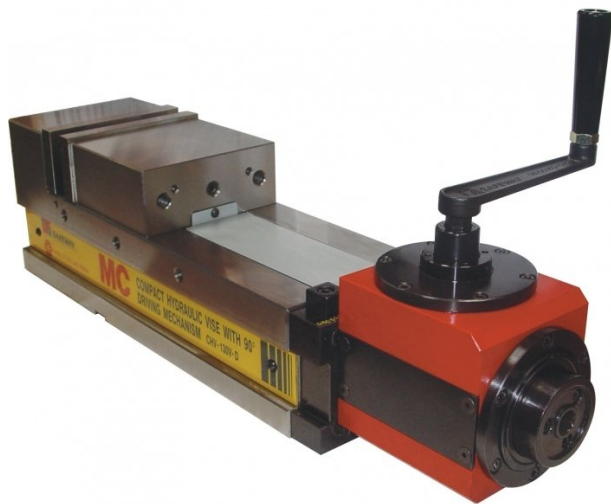

Product Brochure For V321D

Safeway Compact Hydraulic Vice - Angle Drive - CHV-130V-D

130mm Jaw Width
180mm Jaw Opening

Ex GST
\$3,038.00

Inc GST
\$3,493.70

ORDER CODE:	V321D
MODEL:	CHV-130V-D
Jaw Width (mm):	130
D - Jaw Width (mm):	131
J - Jaw Opening (mm):	180
J1 - Jaw Opening with Optional Jaws (mm):	~
J2 - Jaw Opening with Optional Jaws (mm):	~
J3 - Jaw Opening with Optional Jaws (mm):	~
K - Jaw Height (mm):	55
Pressure (kgf):	4500
A (mm):	577
B (mm):	405
C (mm):	172
E (mm):	147
F (mm):	150
G (mm):	70
H (mm):	15
I (mm):	115
L (mm):	22
M (mm):	125
N (mm):	18
P (mm):	14
X (mm):	65
Y (mm):	95
Nett Weight (kg):	37

Description

Drive can be operated from either the top of the vice or from the end.

Features

- Precision ground on all surfaces
- Flame-hardened bed to HRC 45
- Semi-sphere to eliminate jaw lift
- swarf covers over leadscrew
- Toleranced for use as matched pairs
- Full hydraulic function is maintained