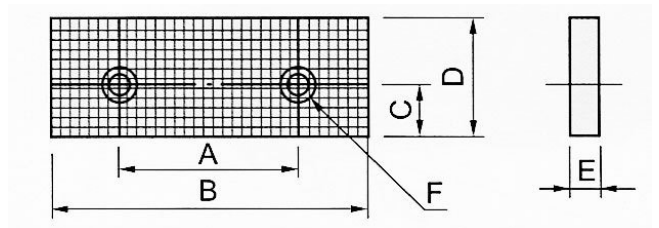

## Safeway Serrated Hardened Jaws - 130mm - RJ-130V

#07888026

ORDER CODE:	V3211
MODEL:	RJ-130V
Type:	Serrated Jaws
A (mm):	90
B (mm):	130
C (mm):	25
D (mm):	55
E (mm):	15
F (mm):	M10 x 20 Long
G (mm):	~
H (mm):	~
J (mm):	~
K (mm):	~
L (mm):	~
M (mm):	~
N (mm):	~
Nett Weight (kg):	3