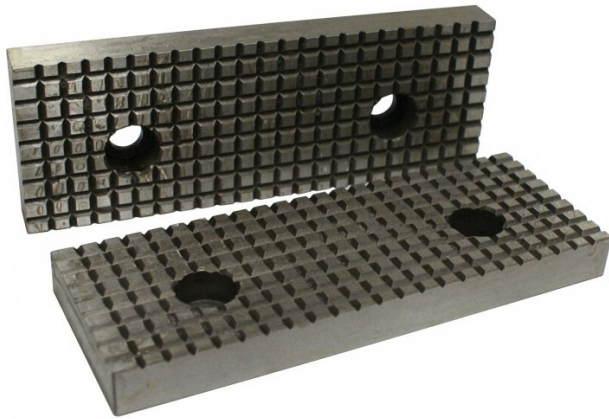

## Safeway Serrated Hardened Jaws - 130mm - RJ-130V

#07888026

ORDER CODE:	V3211
MODEL:	RJ-130V
Type:	Serrated Jaws
A (mm):	90
B (mm):	130
C (mm):	25
D (mm):	55
E (mm):	15
F (mm):	M10 x 20 Long
G (mm):	~
H (mm):	~
J (mm):	~
K (mm):	~
L (mm):	~
M (mm):	~
N (mm):	~
Nett Weight (kg):	3

### Description

Special application jaws to suit SAFEWAY vice.  
Suitable for applications where castings or rough finish pieces need to be clamped.

### Features

- Hardened Jaws to HRC55°-58°
- Supplied in pairs

Product Brochure For V3211

---

**Recommended Accessories**

V321

Safeway Compact Hydraulic  
Vice

V321D

Safeway Compact Hydraulic  
Vice - Angle Drive

V352

Safeway Double Lock Vice

V330

Safeway Mechanical/Hydraulic  
Machine Vice