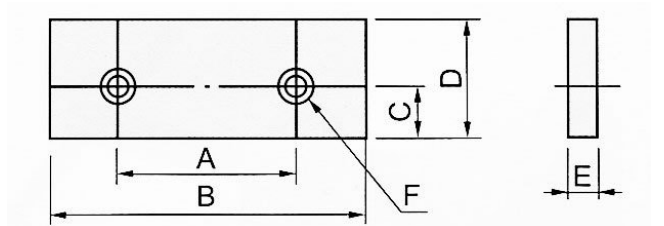

## Safeway Standard Hardened Jaws - 130mm - PJ-130V

#07888006

ORDER CODE:	V3202
MODEL:	PJ-130V
Type:	Standard Jaws
A (mm):	90
B (mm):	130
C (mm):	25
D (mm):	55
E (mm):	15
F (mm):	M10 x 20 Long
G (mm):	~
H (mm):	~
J (mm):	~
K (mm):	~
L (mm):	~
M (mm):	~
N (mm):	~
Nett Weight (kg):	3