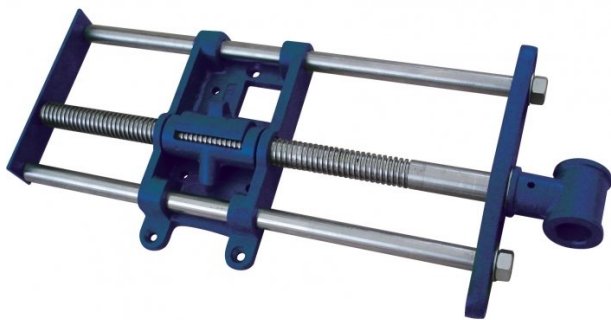

## Wood Working Vice Guides - End or Front Mount - WVF-265

265mm Jaw Width

Quick Release, 330mm Maximum Opening

**Ex GST**  
**\$110.00**

**Inc GST**  
**\$126.50**

ORDER CODE:	V189
MODEL:	WVF-265
Type:	End / Front Vice Guides
Jaw Width (mm):	265
Maximum Opening (mm):	330
Nett Weight (kg):	11

### Description

The WVF-265 wood working vice guide is an old favourite; vice guides with an ingenious quick release feature for rapid re-setting of the jaws. The mechanism is designed to be hidden underneath your work bench & operates very efficiently as well, all you have to do is apply a half turn to release the screw and the vice jaws slide in or out. Construction is impressively strong with only steel and cast iron being used in manufacturing this unit.

### Features

- Easy to operate quick release for rapid re-setting of jaws
- Steel and cast iron construction
- Please Note: Timber vice jaws and handle are not included
- \*Please view Downloads for Installation Tips\*