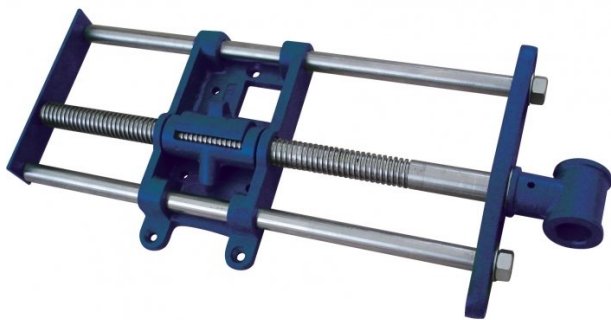

# Wood Working Vice Guides - End or Front Mount - WVF-265

265mm Jaw Width

Quick Release, 330mm Maximum Opening

Ex GST  
**\$110.00**

Inc GST  
**\$126.50**

ORDER CODE:	V189
MODEL:	WVF-265
Type:	End / Front Vice Guides
Jaw Width (mm):	265
Maximum Opening (mm):	330
Nett Weight (kg):	11

## Description

The WVF-265 wood working vice guide is an old favourite; vice guides with an ingenious quick release feature for rapid re-setting of the jaws. The mechanism is designed to be hidden underneath your work bench & operates very efficiently as well, all you have to do is apply a half turn to release the screw and the vice jaws slide in or out. Construction is impressively strong with only steel and cast iron being used in manufacturing this unit.

## Features

- Easy to operate quick release for rapid re-setting of jaws
- Steel and cast iron construction
- Please Note: Timber vice jaws and handle are not included
- \*Please view Downloads for Installation Tips\*