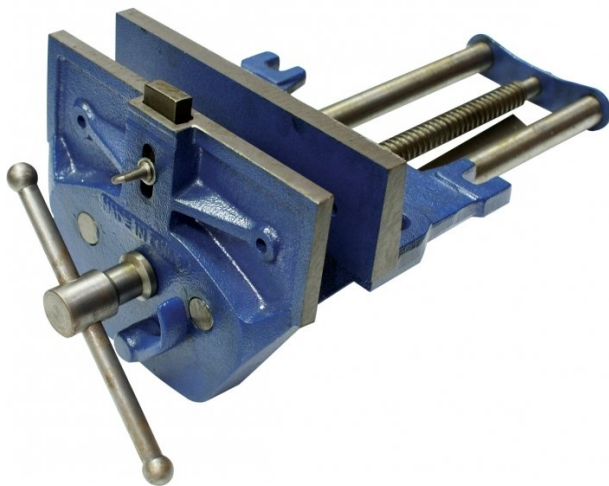

Product Brochure For V187

Wood Working Vice - WV-180

178mm Jaw Width

Quick Release, 203mm Maximum Opening

Back In Stock Soon

Ex GST
\$122.00

Inc GST
\$140.30

ORDER CODE:	V187
MODEL:	WV-180
Type:	Under Bench Vice with & Quick Release
Jaw Width (mm):	178
Maximum Opening (mm):	203
Nett Weight (kg):	9.5

Description

Well built traditional carpenter's vices complete with automatic quick release and front dog that's well engineered and finished. Ideally the jaws should be lined with hard wood and fitted to the bench so that the rear jaw is in line with both the face and top of the bench.

Features

- Cast iron construction
- 203mm maximum opening
- Quick action dog-release
- Polished guide rods
- Mounts under bench