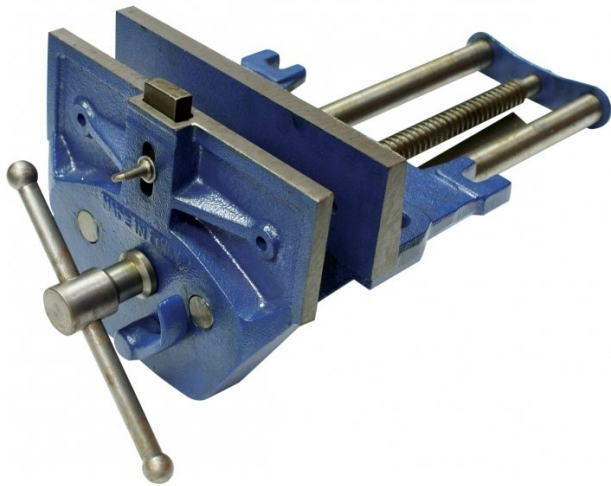

Product Brochure For V187

Wood Working Vice - WV-180

178mm Jaw Width

Quick Release, 203mm Maximum Opening

Back In Stock Soon

Ex GST
\$122.00

Inc GST
\$140.30

ORDER CODE:	V187
MODEL:	WV-180
Type:	Under Bench Vice with & Quick Release
Jaw Width (mm):	178
Maximum Opening (mm):	203
Nett Weight (kg):	9.5

Description

Well built traditional carpenter's vices complete with automatic quick release and front dog that's well engineered and finished. Ideally the jaws should be lined with hard wood and fitted to the bench so that the rear jaw is in line with both the face and top of the bench.

Features

- Cast iron construction
- 203mm maximum opening
- Quick action dog-release
- Polished guide rods
- Mounts under bench