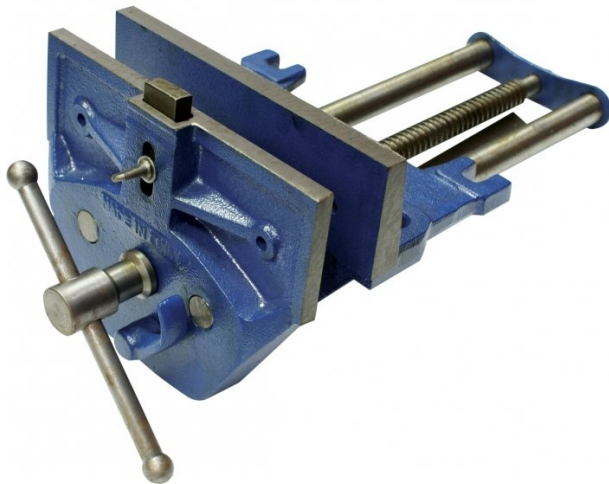

### Wood Working Vice - WV-230

230mm Jaw Width

Quick Release, 260mm Maximum Opening

**Ex GST**  
**\$160.00**

**Inc GST**  
**\$184.00**

ORDER CODE:	V184
MODEL:	WV-230
Type:	Under Bench Vice with & Quick Release
Jaw Width (mm):	230
Maximum Opening (mm):	260
Nett Weight (kg):	18

#### Description

Well built traditional carpenter's vices complete with automatic quick release and front dog that's well engineered and finished. Ideally the jaws should be lined with hard wood and fitted to the bench so that the rear jaw is in line with both the face and top of the bench.

#### Features

- Cast iron construction
- 260mm maximum opening
- Quick action dog-release
- Polished guide rods
- Mounts under bench