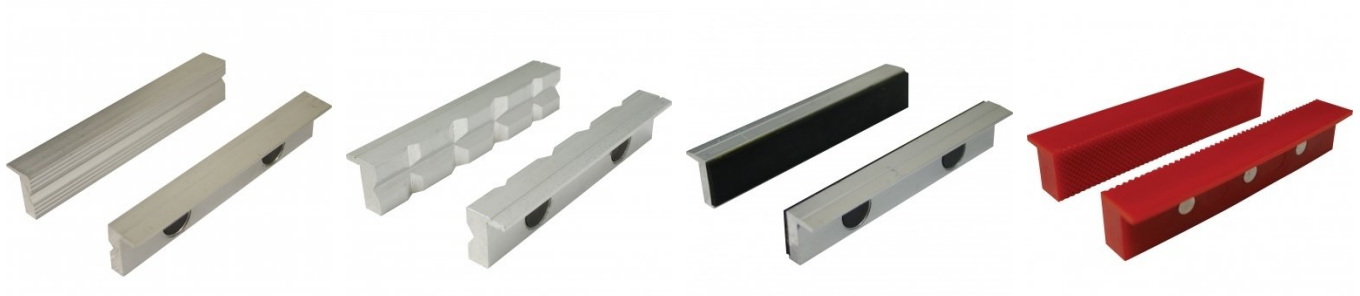

Product Brochure For V143

Recommended Accessories

V0532

Aluminium Magnetic Soft Jaws

V0539

Aluminium Magnetic Soft Jaws

V0536

Aluminium Magnetic Soft Jaws

V0542

Plastic Magnetic Soft Jaws