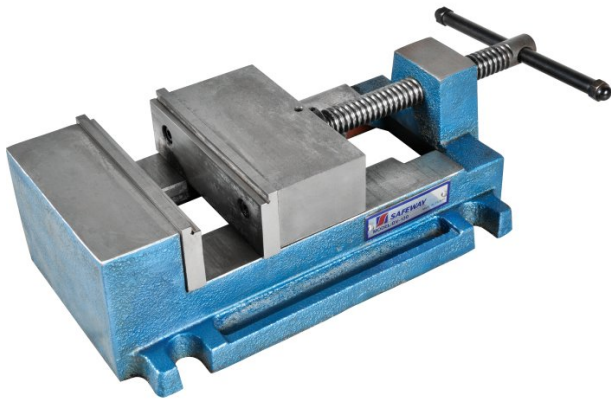

Product Brochure For V142

DV-130 - Safeway Precision Drill Press Vice

130mm Jaw Width
100 / 110mm Jaw Opening

On Sale

Ex GST

~~\$374.00~~
\$316.52

Inc GST

~~\$430.10~~
\$364.00

ORDER CODE:	V142
MODEL:	~
Type:	Precision Drill Vice
Jaw Width (mm):	130
Jaw Opening (mm):	100 / 110
Jaw Depth (mm):	44
Nett Weight (kg):	8.4

Features

- Surface of the vice bed is parallel to the bottom of the vice body within 0.03mm
- Jaw plates and slide ways are square to within 0.03mm
- Down thrust semi-spherical segment
- Precision ground
- Jaws hardened to HRC52
- Comes standard with stepped jaw
- Precision leadscrew supported by steel ball design for smoother operation