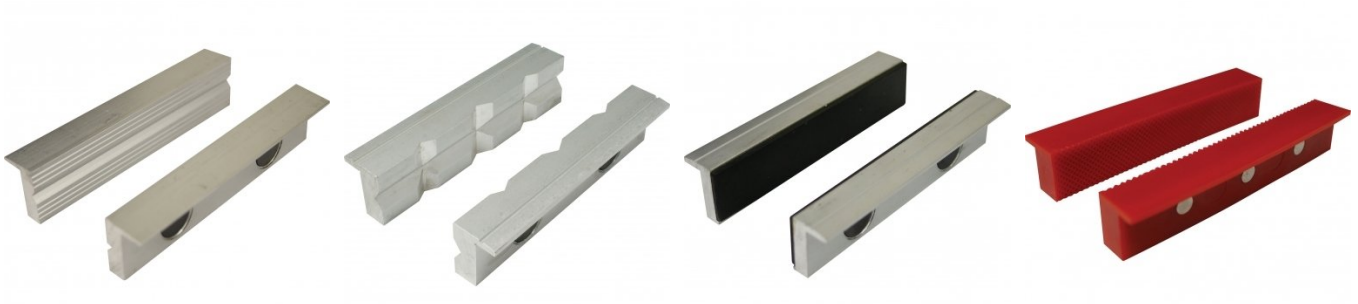

Product Brochure For V142

Recommended Accessories

V0531

Aluminium Magnetic Soft Jaws

V0538

Aluminium Magnetic Soft Jaws

V0535

Aluminium Magnetic Soft Jaws

V0542

Plastic Magnetic Soft Jaws