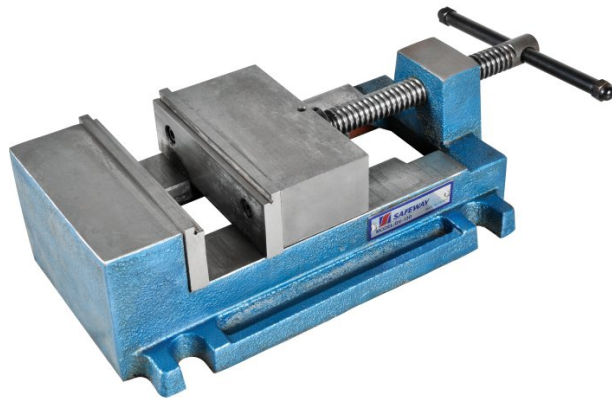

Product Brochure For V142

Safeway Precision Drill Press Vice - DV-130

130mm Jaw Width

100 / 110mm Jaw Opening

Ex GST
\$428.00

Inc GST
\$492.20

ORDER CODE:	V142
MODEL:	-
Type:	Precision Drill Vice
Jaw Width (mm):	130
Jaw Opening (mm):	100 / 110
Jaw Depth (mm):	44
Nett Weight (kg):	8.4

Features

- Surface of the vice bed is parallel to the bottom of the vice body within 0.03mm
- Jaw plates and slide ways are square to within 0.03mm
- Down thrust semi-spherical segment
- Precision ground
- Jaws hardened to HRC52
- Comes standard with stepped jaw
- Precision leadscrew supported by steel ball design for smoother operation