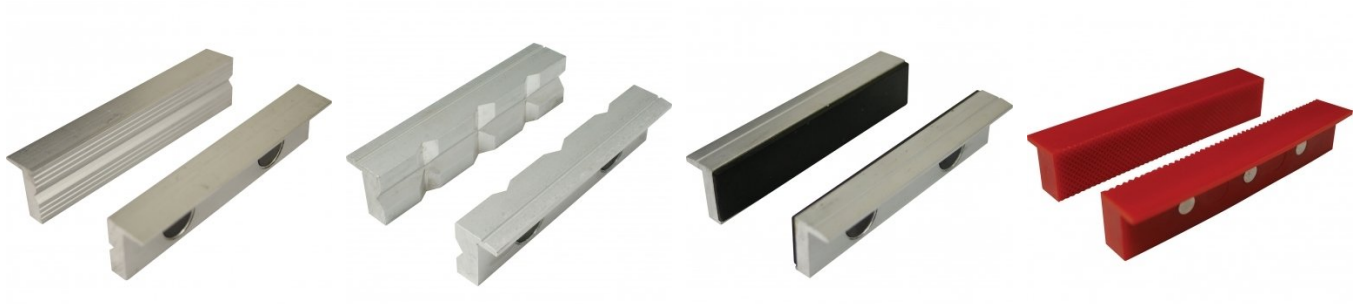

Product Brochure For V142

Recommended Accessories

V0531

Aluminium Magnetic Soft Jaws

V0538

Aluminium Magnetic Soft Jaws

V0535

Aluminium Magnetic Soft Jaws

V0542

Plastic Magnetic Soft Jaws