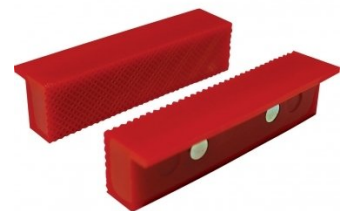

Product Brochure For V141

Safeway Precision Drill Press Vice - DV-100

100mm Jaw Width

90 / 100mm Jaw Opening

Ex GST
\$354.00

Inc GST
\$407.10

ORDER CODE:	V141
MODEL:	-
Type:	Precision Drill Vice
Jaw Width (mm):	100
Jaw Opening (mm):	90 / 100
Jaw Depth (mm):	43
Nett Weight (kg):	6.2

Features

- Surface of the vice bed is parallel to the bottom of the vice body within 0.03mm
- Jaw plates and slide ways are square to within 0.03mm
- Down thrust semi-spear segment
- Precision ground
- Jaws hardened to HRC52
- Comes standard with stepped jaw
- Precision leadscrew supported by steel ball design for smoother operation

Product Brochure For V141

Base Dimensions (v141)

Recommended Accessories

V053
Aluminium Magnetic Soft Jaws

V0537
Aluminium Magnetic Soft Jaws

V0534
Aluminium Magnetic Soft Jaws

V054
Plastic Magnetic Soft Jaws