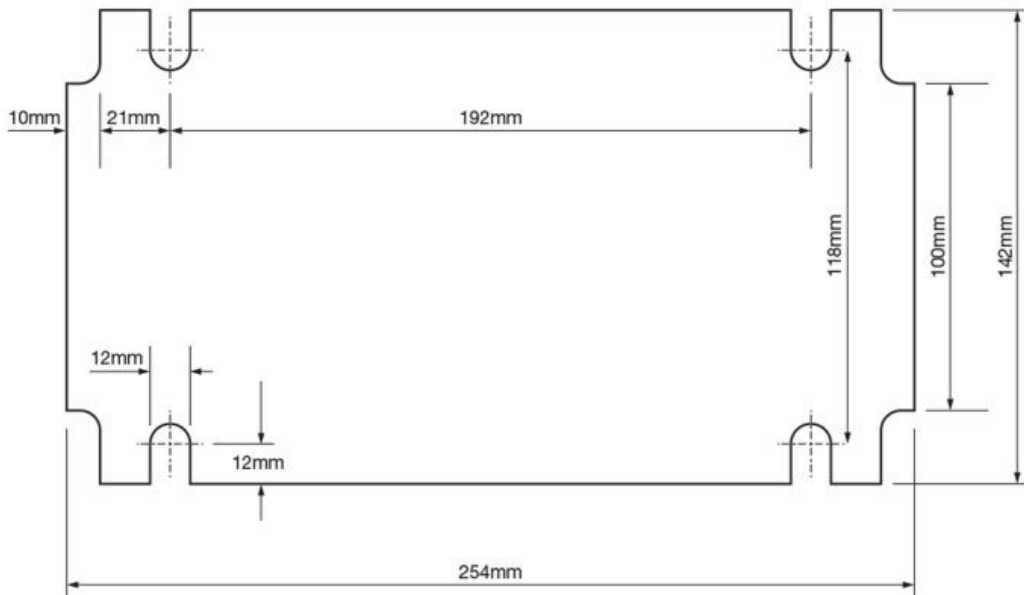

Product Brochure For V141

Base Dimensions (v141)

Recommended Accessories

V053
Aluminium Magnetic Soft Jaws

V0537
Aluminium Magnetic Soft Jaws

V0534
Aluminium Magnetic Soft Jaws

V054
Plastic Magnetic Soft Jaws