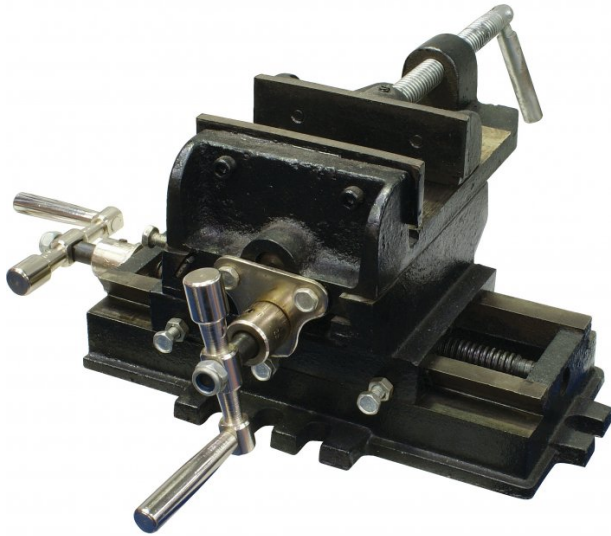

Product Brochure For V120

Compound Drill Vice

105mm Jaw Width
95mm Jaw Opening

ORDER CODE:	V120
Jaw Width (mm):	105
Travel (mm):	114 x 102
Jaw Opening (mm):	95
Jaw Depth (mm):	35
Nett Weight (kg):	10

Description

Cast iron body

Features

- Adjustable slides

Product Brochure For V120

Specific Features

Left View

Right View

Recommended Accessories

V0544

Plastic Magnetic Soft Jaws