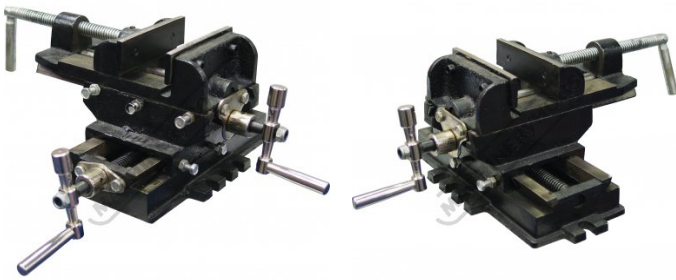

Product Brochure For V120

Compound Drill Vice

105mm Jaw Width
95mm Jaw Opening

ORDER CODE:	V120
Jaw Width (mm):	105
Travel (mm):	114 x 102
Jaw Opening (mm):	95
Jaw Depth (mm):	35
Nett Weight (kg):	10

Description

Cast iron body

Features

- Adjustable slides

Product Brochure For V120

Specific Features

Left View

Right View

Recommended Accessories

V053

Aluminium Magnetic Soft Jaws

V0537

Aluminium Magnetic Soft Jaws

V0534

Aluminium Magnetic Soft Jaws

V054

Plastic Magnetic Soft Jaws

V0544

Plastic Magnetic Soft Jaws