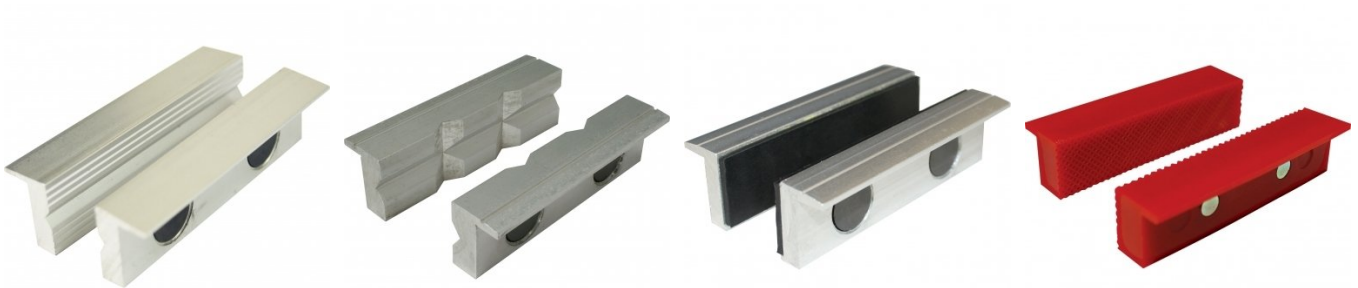

Product Brochure For V120

Compound Drill Vice

105mm Jaw Width
95mm Jaw Opening

ORDER CODE:	V120
Jaw Width (mm):	105
Travel (mm):	114 x 102
Jaw Opening (mm):	95
Jaw Depth (mm):	35
Nett Weight (kg):	10

Description

Cast iron body

Features

- Adjustable slides

Product Brochure For V120

Specific Features

Left View

Right View

Recommended Accessories

V053

Aluminium Magnetic Soft Jaws

V0537

Aluminium Magnetic Soft Jaws

V0534

Aluminium Magnetic Soft Jaws

V054

Plastic Magnetic Soft Jaws

V0544

Plastic Magnetic Soft Jaws