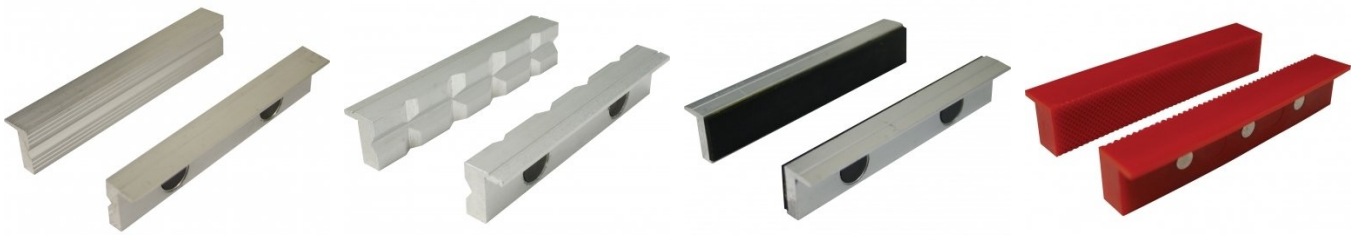

Product Brochure For V0918

OFV8HD - Steel Offset Fabricated Bench Vice - Right Hand

200mm Jaw Width
220mm Jaw Opening

Ex GST
\$650.00

Inc GST
\$747.50

ORDER CODE:	V0918
Model:	OFV8HD
Type:	Offset - Right Hand
Jaw Width (mm):	200
Jaw Height:	~
Jaw Opening (mm):	220
Overall Length (Closed Jaws) (mm):	690
Overall Width (mm):	370
Overall Height (mm):	245
Nett Weight (kg):	64

Description

Fabricated from steel plate and designed for heavy duty work

Features

- Right hand offset
- Serrated jaws

Product Brochure For V0918

Recommended Accessories

V0532

Aluminium Magnetic Soft Jaws

V0539

Aluminium Magnetic Soft Jaws

V0536

Aluminium Magnetic Soft Jaws

V0542

Plastic Magnetic Soft Jaws

V0546

Plastic Magnetic Soft Jaws