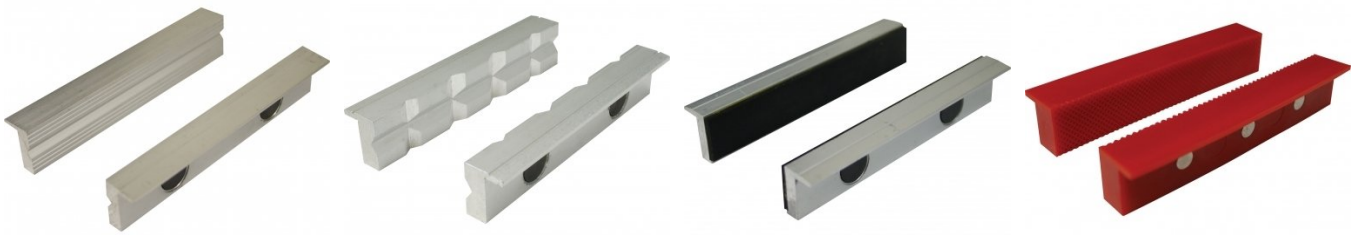

Product Brochure For V0918

Recommended Accessories

V0532

Aluminium Magnetic Soft Jaws

V0539

Aluminium Magnetic Soft Jaws

V0536

Aluminium Magnetic Soft Jaws

V0542

Plastic Magnetic Soft Jaws