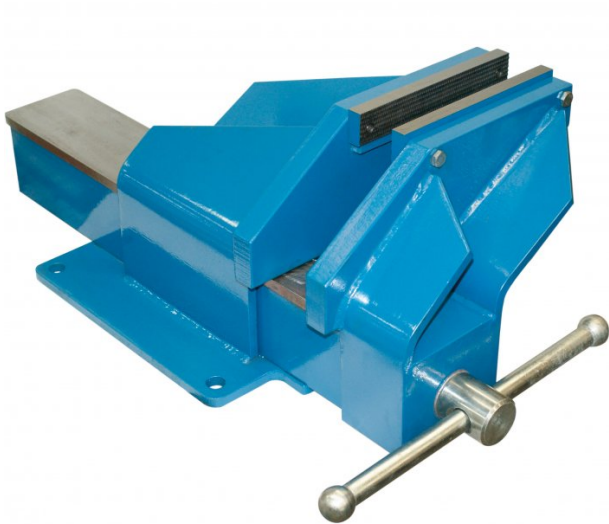

## 200mm Steel Offset Fabricated Bench Vice - OFV8HD

Right Hand Offset  
220mm Jaw Opening

ORDER CODE:	V0918
Model:	OFV8HD
Type:	Offset - Right Hand
Jaw Width (mm):	200
Jaw Height:	~
Jaw Opening (mm):	220
Overall Length (Closed Jaws) (mm):	690
Overall Width (mm):	370
Overall Height (mm):	245
Clamping Force (KN):	~
Nett Weight (kg):	64

### Description

Fabricated from steel plate and designed for heavy duty work

### Features

- Right hand offset
- Serrated jaws

Product Brochure For V0918

---

**Recommended Accessories**

V0532

Aluminium Magnetic Soft Jaws

V0539