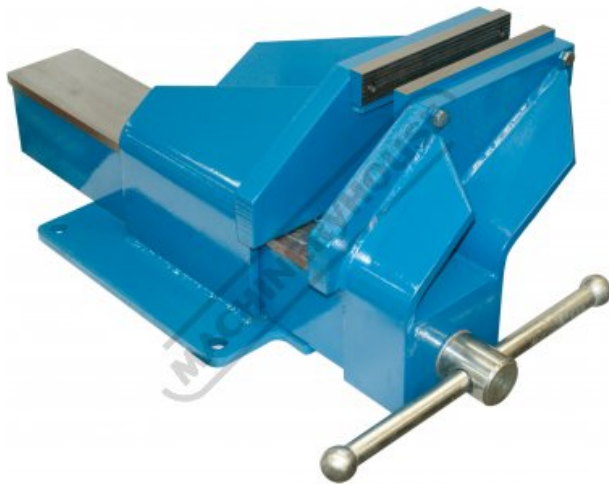

Product Brochure For V0918

OFV8HD - Steel Offset Fabricated Bench Vice - Right Hand

200mm Jaw Width
220mm Jaw Opening

Ex GST
\$650.00

Inc GST
\$747.50

ORDER CODE:	V0918
Model:	OFV8HD
Type:	Offset - Right Hand
Jaw Width (mm):	200
Jaw Height:	~
Jaw Opening (mm):	220
Overall Length (Closed Jaws) (mm):	690
Overall Width (mm):	370
Overall Height (mm):	245
Nett Weight (kg):	64

Description

Fabricated from steel plate and designed for heavy duty work

Features

- Right hand offset
- Serrated jaws

Product Brochure For V0918

Recommended Accessories

V0532

Aluminium Magnetic Soft Jaws

V052

Vice Brake Bender - Suits
Bench Vices