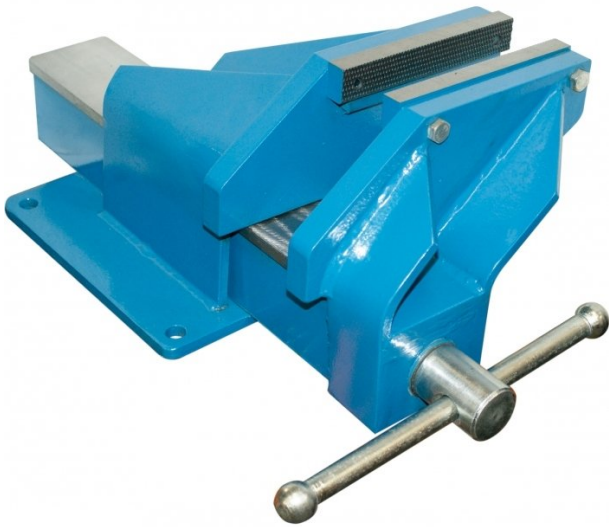

Product Brochure For V0916

150mm Steel Offset Fabricated Bench Vice - OFV6HD

Right Hand Offset

175mm Jaw Opening

ORDER CODE:	V0916
Model:	OFV6HD
Type:	Offset - Right Hand
Jaw Width (mm):	150
Jaw Height:	~
Jaw Opening (mm):	175
Overall Length (Closed Jaws) (mm):	500
Overall Width (mm):	280
Overall Height (mm):	185
Clamping Force (KN):	~
Nett Weight (kg):	26.5

Description

Fabricated from steel plate and designed for heavy duty work

Features

- Right hand offset
- Serrated jaws

Product Brochure For V0916

Recommended Accessories

V0532
Aluminium Magnetic Soft Jaws

V0539
Aluminium Magnetic Soft Jaws

V0536
Aluminium Magnetic Soft Jaws

V0542
Plastic Magnetic Soft Jaws

V0546
Plastic Magnetic Soft Jaws

V052
Vice Brake Bender - Suits
Bench Vices