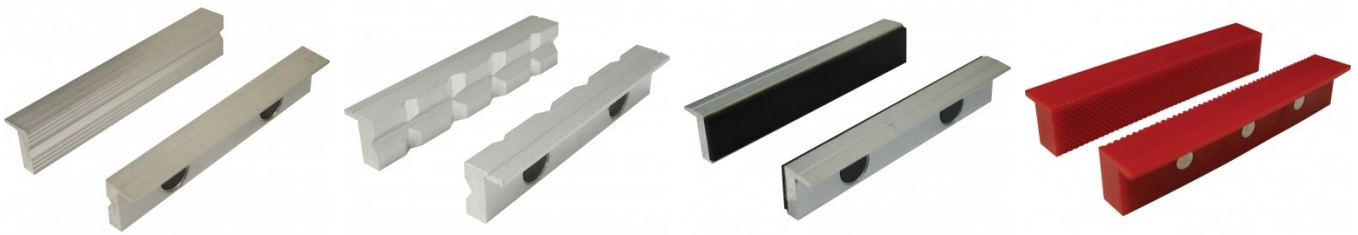

Product Brochure For V0916

150mm Steel Offset Fabricated Bench Vice - OFV6HD

Right Hand Offset

175mm Jaw Opening

ORDER CODE:	V0916
Model:	OFV6HD
Type:	Offset - Right Hand
Jaw Width (mm):	150
Jaw Height:	~
Jaw Opening (mm):	175
Overall Length (Closed Jaws) (mm):	500
Overall Width (mm):	280
Overall Height (mm):	185
Clamping Force (KN):	~
Nett Weight (kg):	26.5

Description

Fabricated from steel plate and designed for heavy duty work

Features

- Right hand offset
- Serrated jaws

Product Brochure For V0916

Recommended Accessories

V0532
Aluminium Magnetic Soft Jaws

V0539
Aluminium Magnetic Soft Jaws

V0536
Aluminium Magnetic Soft Jaws

V0542
Plastic Magnetic Soft Jaws

V0546
Plastic Magnetic Soft Jaws

V052
Vice Brake Bender - Suits
Bench Vices