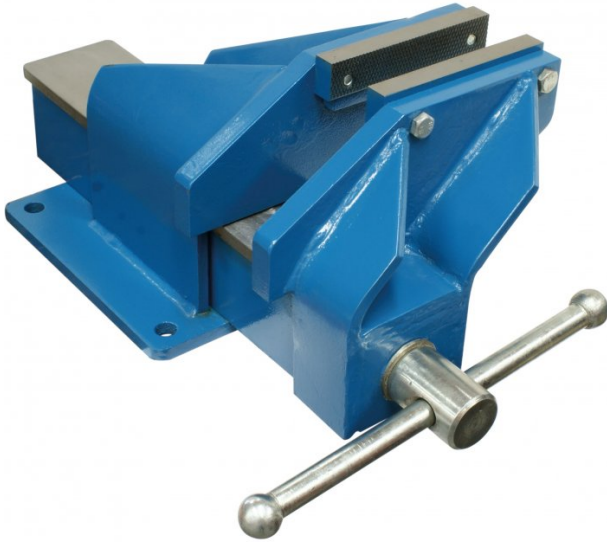

## 125mm Steel Offset Fabricated Bench Vice - OFV5HD

Right Hand Offset

150mm Jaw Opening

ORDER CODE:	V0915
Model:	OFV5HD
Type:	Offset - Right Hand
Jaw Width (mm):	125
Jaw Height:	~
Jaw Opening (mm):	150
Overall Length (Closed Jaws) (mm):	440
Overall Width (mm):	240
Overall Height (mm):	178
Clamping Force (KN):	~
Nett Weight (kg):	23

### Description

Fabricated from steel plate and designed for heavy duty work

### Features

- Right hand offset
- Serrated jaws

Product Brochure For V0915

---

**Recommended Accessories**

V0531

Aluminium Magnetic Soft Jaws

V0538