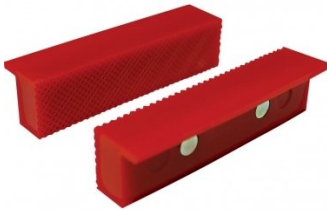

## 100mm Steel Offset Fabricated Bench Vice - OFV4HD

Right Hand Offset

125mm Jaw Opening

ORDER CODE:	V0914
Model:	OFV4HD
Type:	Offset - Right Hand
Jaw Width (mm):	100
Jaw Height:	~
Jaw Opening (mm):	125
Overall Length (Closed Jaws) (mm):	340
Overall Width (mm):	190
Overall Height (mm):	132
Clamping Force (KN):	~
Nett Weight (kg):	11.7

### Description

Fabricated from steel plate and designed for heavy duty work

### Features

- Right hand offset
- Serrated jaws

Product Brochure For V0914

---

**Recommended Accessories**

V054  
Plastic Magnetic Soft Jaws

V0544  
Plastic Magnetic Soft Jaws

V053  
Aluminium Magnetic Soft Jaws

V0537  
Aluminium Magnetic Soft Jaws

V0534  
Aluminium Magnetic Soft Jaws

V050  
Vice Brake Bender - Suits  
Bench Vices