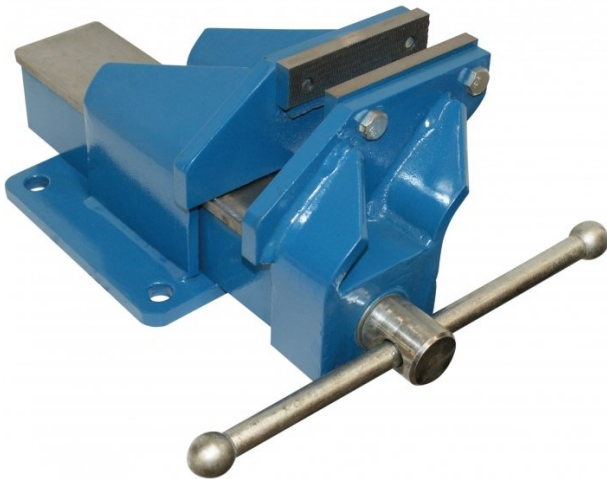

## 100mm Steel Offset Fabricated Bench Vice - OFV4HD

Right Hand Offset

125mm Jaw Opening

ORDER CODE:	V0914
Model:	OFV4HD
Type:	Offset - Right Hand
Jaw Width (mm):	100
Jaw Height:	~
Jaw Opening (mm):	125
Overall Length (Closed Jaws) (mm):	340
Overall Width (mm):	190
Overall Height (mm):	132
Clamping Force (KN):	~
Nett Weight (kg):	11.7

### Description

Fabricated from steel plate and designed for heavy duty work