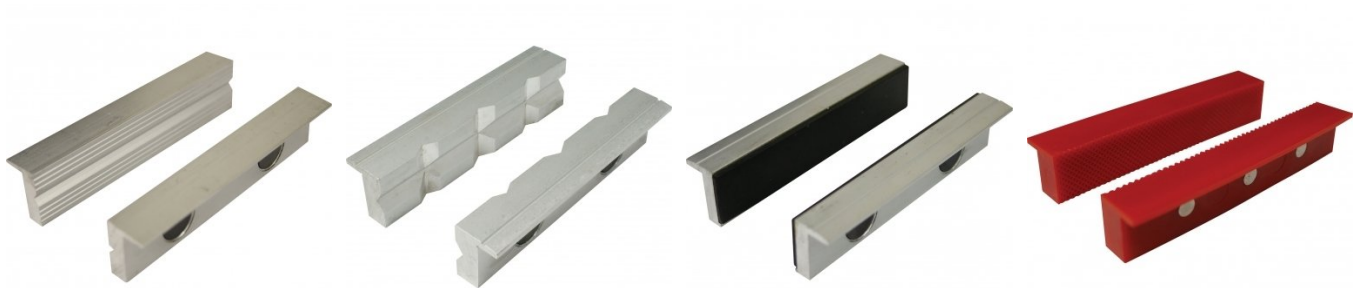

Product Brochure For V089

127mm Cast Iron Bench Vice - No. 5

150mm Jaw Opening

On Sale

Ex GST	Inc GST
\$172.00	\$197.80
\$136.52	\$157.00

ORDER CODE:	V089
Model:	No. 5
Type:	Bench
Jaw Width (mm):	127
Jaw Height:	~
Jaw Opening (mm):	150
Overall Length (Closed Jaws) (mm):	410
Overall Width (mm):	160
Overall Height (mm):	170
Clamping Force (KN):	~
Nett Weight (kg):	17

Description

Manufactured from nodular cast iron, and comes fitted with serrated jaws

Features

- Acme screw thread

Product Brochure For V089

Specific Features

No. 5 - Base Dimensions

Base Dimensions

Recommended Accessories

V0531

Aluminium Magnetic Soft Jaws

V0538

Aluminium Magnetic Soft Jaws

V0535

Aluminium Magnetic Soft Jaws

V0542

Plastic Magnetic Soft Jaws

V0546

Plastic Magnetic Soft Jaws

V051

Vice Brake Bender - Suits
Bench Vices