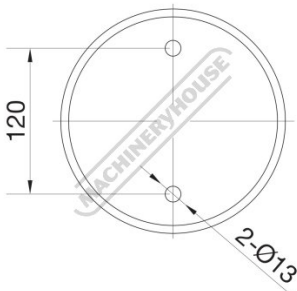

Product Brochure For V089

127mm Cast Iron Bench Vice - No. 5

150mm Jaw Opening

On Sale

Ex GST	Inc GST
\$172.00	\$197.80
\$136.52	\$157.00

ORDER CODE:	V089
Model:	No. 5
Type:	Bench
Jaw Width (mm):	127
Jaw Height:	~
Jaw Opening (mm):	150
Overall Length (Closed Jaws) (mm):	410
Overall Width (mm):	160
Overall Height (mm):	170
Clamping Force (KN):	~
Nett Weight (kg):	17

Description

Manufactured from nodular cast iron, and comes fitted with serrated jaws

Features

- Acme screw thread

Product Brochure For V089

Specific Features

No. 5 - Base Dimensions

Base Dimensions