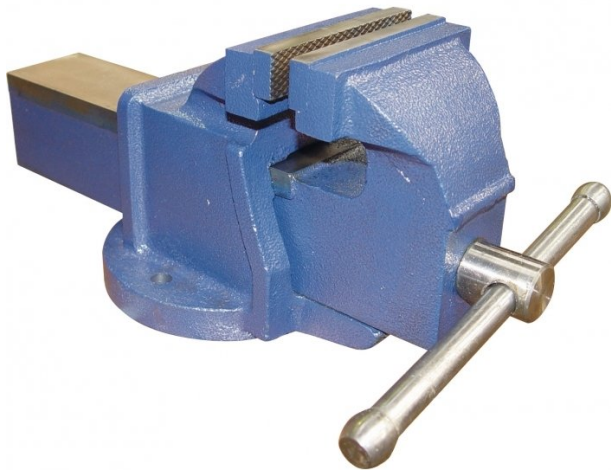

Product Brochure For V089

127mm Cast Iron Bench Vice - No. 5

150mm Jaw Opening

On Sale

Ex GST	Inc GST
\$172.00	\$197.80
\$136.52	\$157.00

ORDER CODE:	V089
Model:	No. 5
Type:	Bench
Jaw Width (mm):	127
Jaw Height:	~
Jaw Opening (mm):	150
Overall Length (Closed Jaws) (mm):	410
Overall Width (mm):	160
Overall Height (mm):	170
Clamping Force (KN):	~
Nett Weight (kg):	17

Description

Manufactured from nodular cast iron, and comes fitted with serrated jaws

Features

- Acme screw thread

Product Brochure For V089

Specific Features

No. 5 - Base Dimensions

Base Dimensions

Plastic Magnetic Soft Jaws

V0546

Plastic Magnetic Soft Jaws

V051

Vice Brake Bender - Suits
Bench Vices