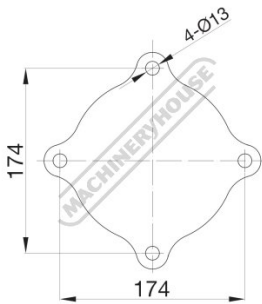

\$186.96

\$215.00

ORDER CODE:	V075
Model:	MPV-12
Type:	Universal
Jaw Width (mm):	125
Jaw Height:	~
Jaw Opening (mm):	150
Overall Length (Closed Jaws) (mm):	500
Overall Width (mm):	150
Overall Height (mm):	240
Clamping Force (KN):	~
Nett Weight (kg):	21

Product Brochure For V075

Specific Features

Right View

Rear View

Rotating Vice with Pipe Jaws

Quick Action Lever

MPV-12 - Base Dimensions

Base Dimensions