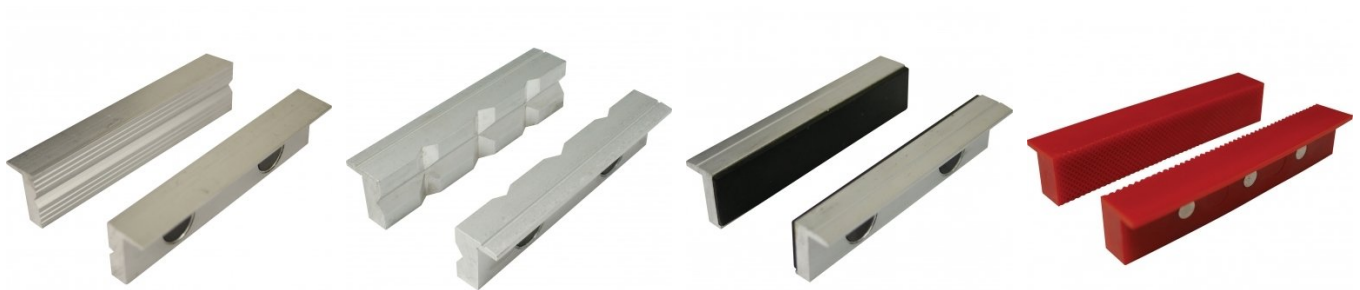

Product Brochure For V075

MPV-12 - 125mm Cast Iron Multi Purpose Bench Vice - Rotating Head & Swivel Base with Lock

150mm Jaw Opening

Ex GST Inc GST
\$220.00 \$253.00

ORDER CODE:	V075
Model:	MPV-12
Type:	Universal
Jaw Width (mm):	125
Jaw Height:	~
Jaw Opening (mm):	150
Overall Length (Closed Jaws) (mm):	500
Overall Width (mm):	150
Overall Height (mm):	240
Clamping Force (KN):	~
Nett Weight (kg):	21

Description

This 125mm universal vice is manufactured from cast iron. The MPV-12 features a rotating head and swivel base, each with its own lock. There's a graduated scale on the swivel head as well as vice opening.

Case-hardened jaws with grooves allow for better gripping. This vice from TM comes with a quick-action vice lock/release mechanism, anvil plus includes both V and pipe jaws.

Features

- Rotating head with lock
- Swivel base with lock
- Quick action vice lock/release mechanism
- Case hardened jaws with grooves for better gripping
- Graduated scale on swivel head and vice opening
- 63 x 80mm anvil
- Includes V & pipe jaws

Aluminium Magnetic Soft Jaws

V0538

Aluminium Magnetic Soft Jaws

V0535

Aluminium Magnetic Soft Jaws

V0542

Plastic Magnetic Soft Jaws

V0546