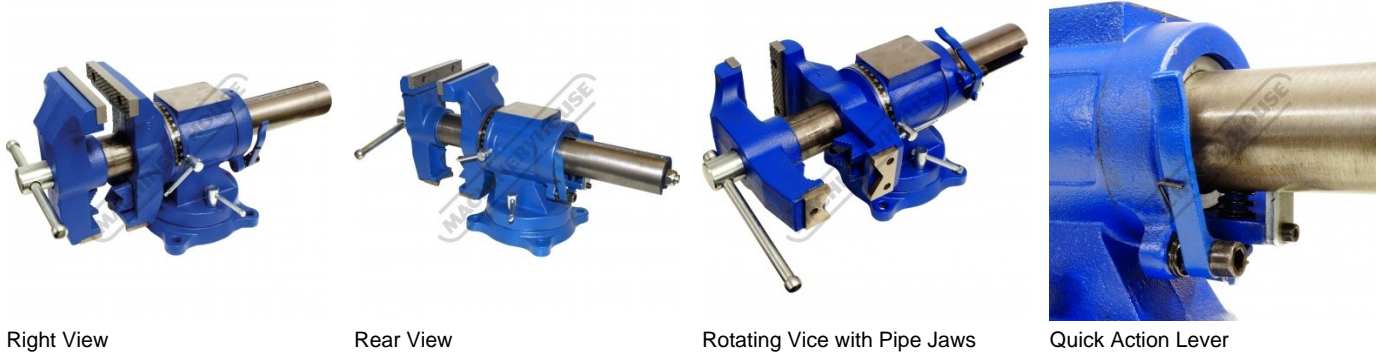

Product Brochure For V075

Specific Features

Right View

Rear View

Rotating Vice with Pipe Jaws

Quick Action Lever

Recommended Accessories

V0531

Aluminium Magnetic Soft Jaws

V0538

Aluminium Magnetic Soft Jaws

V0535

Aluminium Magnetic Soft Jaws

V0542

Plastic Magnetic Soft Jaws