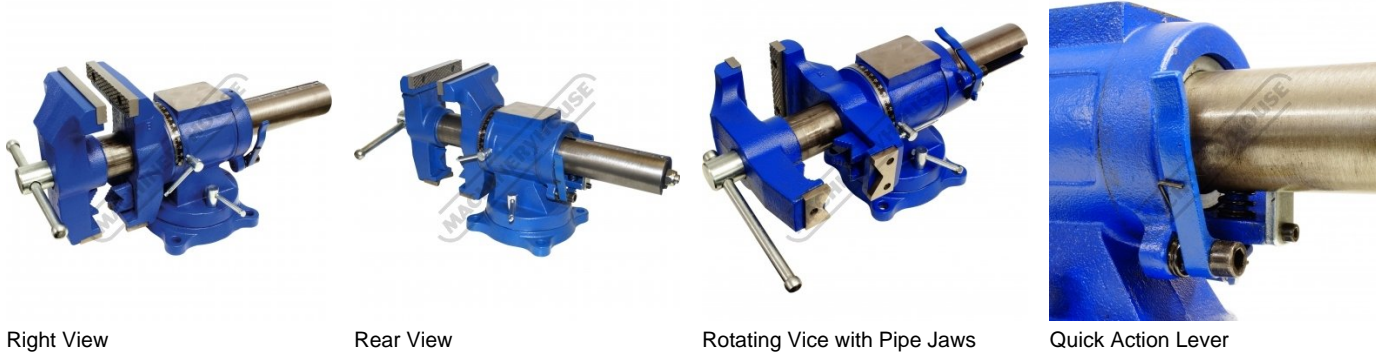

Rear View

Rotating Vice with Pipe Jaws

Quick Action Lever

MPV-12 - Base Dimensions

Product Brochure For V075

Specific Features

Right View