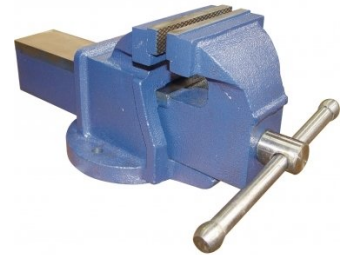

Product Brochure For V074

125mm Cast Iron Multi Purpose Bench Vice

ORDER CODE:	V074
Model:	~
Type:	Universal
Jaw Width (mm):	125
Jaw Height:	~
Jaw Opening (mm):	~
Overall Length (Closed Jaws) (mm):	~
Overall Width (mm):	~
Overall Height (mm):	~
Clamping Force (KN):	~
Nett Weight (kg):	38.3

Features

- Swivel head & base
- Case hardened jaws
- Includes anvil & pipe jaws

Recommended Accessories

V0531

Aluminium Magnetic Soft Jaws

V0538

Aluminium Magnetic Soft Jaws

V0535

Aluminium Magnetic Soft Jaws

V0542

Plastic Magnetic Soft Jaws

Product Brochure For V074

V0546
Plastic Magnetic Soft Jaws

V088
100mm Cast Iron Bench Vice

V089
127mm Cast Iron Bench Vice

V090
152mm Cast Iron Bench Vice

V067
152mm Steel Offset Fabricated
Bench Vice

V075
125mm Cast Iron Multi Purpose
Bench Vice - Rotating Head &
Swivel Base with Lock

A380
Steel Work Bench - 3 x Lockable
Drawers