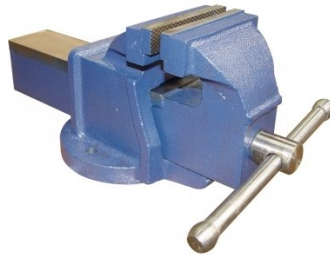

Product Brochure For V074

125mm Cast Iron Multi Purpose Bench Vice

ORDER CODE:	V074
Model:	~
Type:	Universal
Jaw Width (mm):	125
Jaw Height:	~
Jaw Opening (mm):	~
Overall Length (Closed Jaws) (mm):	~
Overall Width (mm):	~
Overall Height (mm):	~
Clamping Force (KN):	~
Nett Weight (kg):	38.3

Features

- Swivel head & base
- Case hardened jaws
- Includes anvil & pipe jaws

Recommended Accessories

V0531

Aluminium Magnetic Soft Jaws

V0538

Aluminium Magnetic Soft Jaws

V0535

Aluminium Magnetic Soft Jaws

V0542

Plastic Magnetic Soft Jaws

Product Brochure For V074

V0546
Plastic Magnetic Soft Jaws

V088
100mm Cast Iron Bench Vice

V089
127mm Cast Iron Bench Vice

V090
152mm Cast Iron Bench Vice

V067
152mm Steel Offset Fabricated
Bench Vice

V075
125mm Cast Iron Multi Purpose
Bench Vice - Rotating Head &
Swivel Base with Lock

A380
Steel Work Bench - 3 x Lockable
Drawers