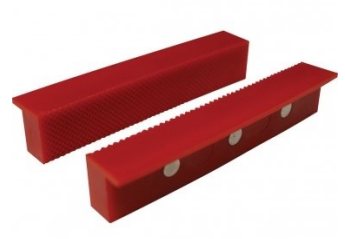

Product Brochure For V074

125mm Cast Iron Multi Purpose Bench Vice

ORDER CODE:	V074
Model:	~
Type:	Universal
Jaw Width (mm):	125
Jaw Height:	~
Jaw Opening (mm):	~
Overall Length (Closed Jaws) (mm):	~
Overall Width (mm):	~
Overall Height (mm):	~
Clamping Force (KN):	~
Nett Weight (kg):	38.3

Features

- Swivel head & base
- Case hardened jaws
- Includes anvil & pipe jaws

Recommended Accessories

V0531

Aluminium Magnetic Soft Jaws

V0538

Aluminium Magnetic Soft Jaws

V0535

Aluminium Magnetic Soft Jaws

V0542

Plastic Magnetic Soft Jaws

Product Brochure For V074

V0546
Plastic Magnetic Soft Jaws

V088
100mm Cast Iron Bench Vice

V089
127mm Cast Iron Bench Vice

V090
152mm Cast Iron Bench Vice

V067
152mm Steel Offset Fabricated
Bench Vice

V075
125mm Cast Iron Multi Purpose
Bench Vice - Rotating Head &
Swivel Base with Lock

A380
Steel Work Bench - 3 x Lockable
Drawers