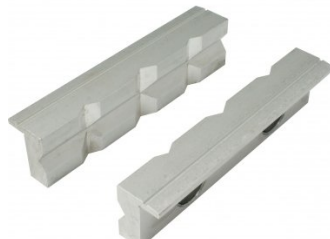

Product Brochure For V074

125mm Cast Iron Multi Purpose Bench Vice

ORDER CODE:	V074
Model:	~
Type:	Universal
Jaw Width (mm):	125
Jaw Height:	~
Jaw Opening (mm):	~
Overall Length (Closed Jaws) (mm):	~
Overall Width (mm):	~
Overall Height (mm):	~
Clamping Force (KN):	~
Nett Weight (kg):	38.3

Features

- Swivel head & base
- Case hardened jaws
- Includes anvil & pipe jaws

Recommended Accessories

V0531

Aluminium Magnetic Soft Jaws

V0538

Aluminium Magnetic Soft Jaws

V0535

Aluminium Magnetic Soft Jaws

V0542

Plastic Magnetic Soft Jaws

Product Brochure For V074

V0546
Plastic Magnetic Soft Jaws

V088
100mm Cast Iron Bench Vice

V089
127mm Cast Iron Bench Vice

V090
152mm Cast Iron Bench Vice

V067
152mm Steel Offset Fabricated
Bench Vice

V075
125mm Cast Iron Multi Purpose
Bench Vice - Rotating Head &
Swivel Base with Lock

A380
Steel Work Bench - 3 x Lockable
Drawers