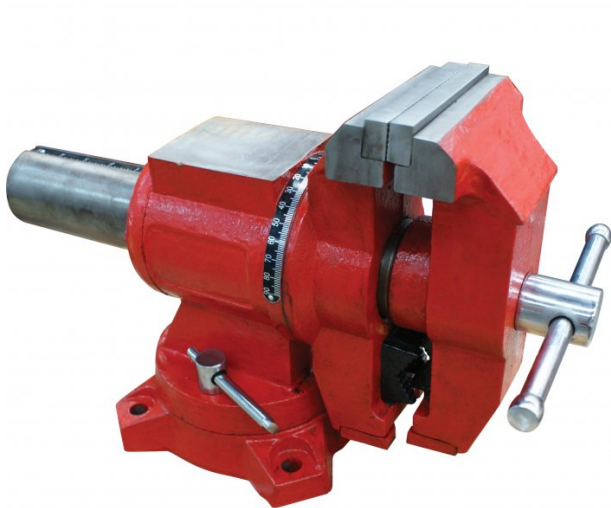

Product Brochure For V074

125mm Cast Iron Multi Purpose Bench Vice

ORDER CODE:	V074
Model:	~
Type:	Universal
Jaw Width (mm):	125
Jaw Height:	~
Jaw Opening (mm):	~
Overall Length (Closed Jaws) (mm):	~
Overall Width (mm):	~
Overall Height (mm):	~
Clamping Force (KN):	~
Nett Weight (kg):	38.3

Features

- Swivel head & base
- Case hardened jaws
- Includes anvil & pipe jaws

Recommended Accessories

V0531

Aluminium Magnetic Soft Jaws

V0538

Aluminium Magnetic Soft Jaws

V0535

Aluminium Magnetic Soft Jaws

V0542

Plastic Magnetic Soft Jaws

Product Brochure For V074

V0546
Plastic Magnetic Soft Jaws

V088
100mm Cast Iron Bench Vice

V089
127mm Cast Iron Bench Vice

V090
152mm Cast Iron Bench Vice

V067
152mm Steel Offset Fabricated
Bench Vice

V075
125mm Cast Iron Multi Purpose
Bench Vice - Rotating Head &
Swivel Base with Lock

A380
Steel Work Bench - 3 x Lockable
Drawers