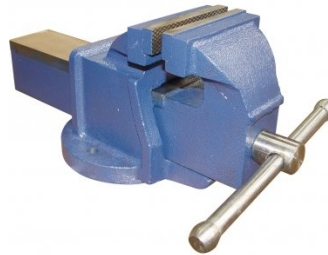

Product Brochure For V074

125mm Cast Iron Multi Purpose Bench Vice

ORDER CODE:	V074
Model:	~
Type:	Universal
Jaw Width (mm):	125
Jaw Height:	~
Jaw Opening (mm):	~
Overall Length (Closed Jaws) (mm):	~
Overall Width (mm):	~
Overall Height (mm):	~
Clamping Force (KN):	~
Nett Weight (kg):	38.3

Features

- Swivel head & base
- Case hardened jaws
- Includes anvil & pipe jaws

Recommended Accessories

V0531

Aluminium Magnetic Soft Jaws

V0538

Aluminium Magnetic Soft Jaws

V0535

Aluminium Magnetic Soft Jaws

V0542

Plastic Magnetic Soft Jaws

Product Brochure For V074

V0546
Plastic Magnetic Soft Jaws

V088
100mm Cast Iron Bench Vice

V089
127mm Cast Iron Bench Vice

V090
152mm Cast Iron Bench Vice

V067
152mm Steel Offset Fabricated
Bench Vice

V075
125mm Cast Iron Multi Purpose
Bench Vice - Rotating Head &
Swivel Base with Lock

A380
Steel Work Bench - 3 x Lockable
Drawers