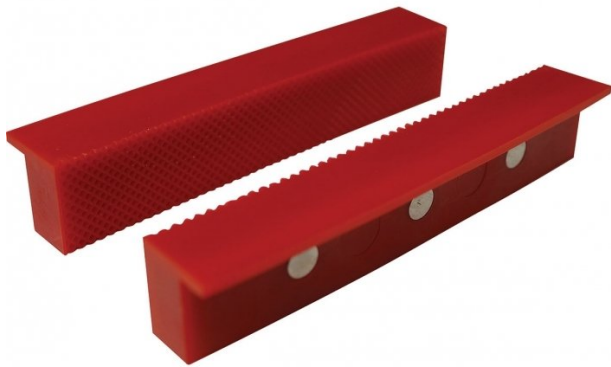

Product Brochure For V0542

Plastic Magnetic Soft Jaws

Standard Serrated Face
150mm

Ex GST
\$24.00

Inc GST
\$27.60

ORDER CODE:	V0542
Size (mm):	150
Jaw Type:	Plastic
Face Type:	Plastic Serrated Face

Description

150mm Standard Serrated Face Soft Jaws with Magnetic Backing, (Thermoplastic Polyurethane)

Features

- Easy to use. Simply place over existing jaws
- Protects work piece from scoring or marking
- Magnetic back holds jaws in place
- Supplied as a pair