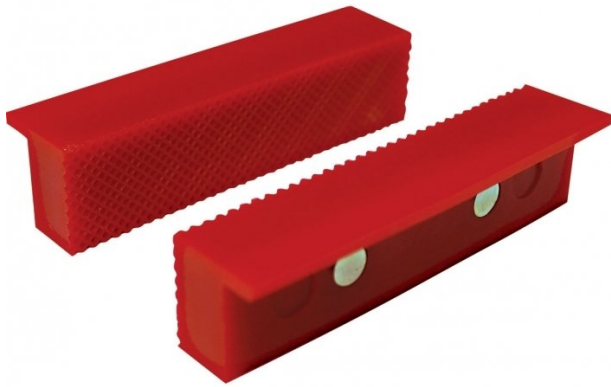

Product Brochure For V054

Plastic Magnetic Soft Jaws

Standard Serrated Face
100mm

Ex GST
\$20.00

Inc GST
\$23.00

ORDER CODE:	V054
Size (mm):	100
Jaw Type:	Plastic
Face Type:	Plastic Serrated Face

Description

100mm Standard Serrated Face Soft Jaws with Magnetic Backing, (Thermoplastic Polyurethane)

Features

- Easy to use. Simply place over existing jaws
- Protects work piece from scoring or marking
- Magnetic back holds jaws in place
- Supplied as a pair