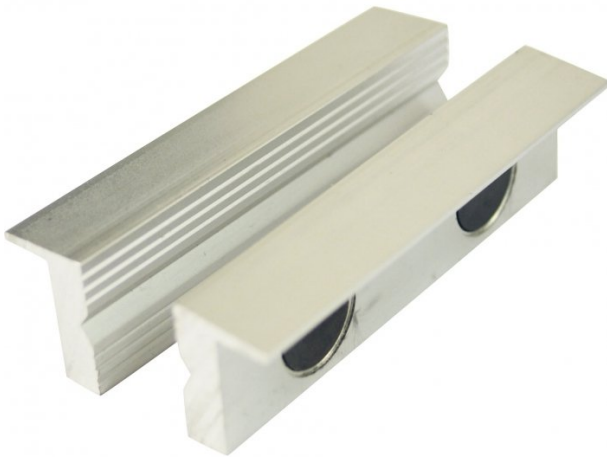

Product Brochure For V053

Aluminium Magnetic Soft Jaws

Aluminium Face
100mm

Ex GST
\$18.00

Inc GST
\$20.70

ORDER CODE:	V053
Size (mm):	100
Jaw Type:	Aluminium
Face Type:	Aluminium Face

Description

Plain face aluminium soft jaws come with 2 magnetic tabs to ensure jaws remain fixed to the vice

Features

- Easy to use. Simply place over existing jaws
- Protects work piece from scoring or marking
- 2 Magnetic tabs holds jaws in place
- Supplied as a pair

Product Brochure For V053

Specific Features

Side View