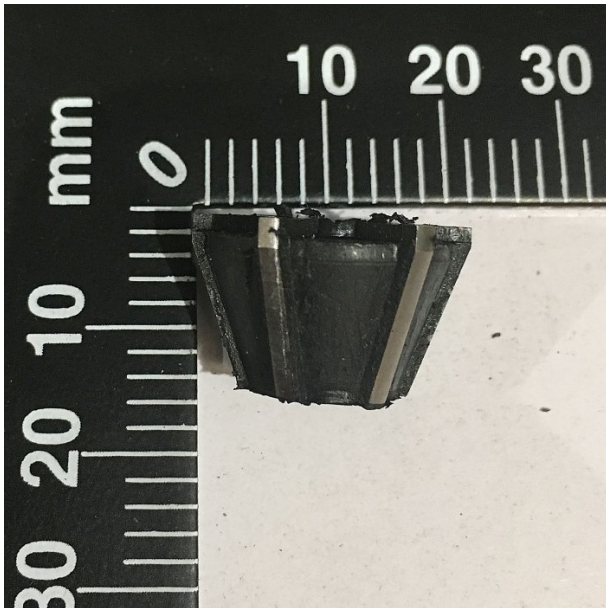

Product Brochure For TT023

COLLET UP TO M5 - #25

Suits: T4-MT4

Specific Features

Top View