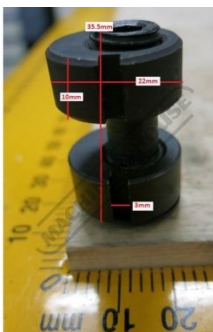

Product Brochure For TT022

NUTS RH, LH - #21+22+44

Suits: T4-MT4

Specific Features

Image 2