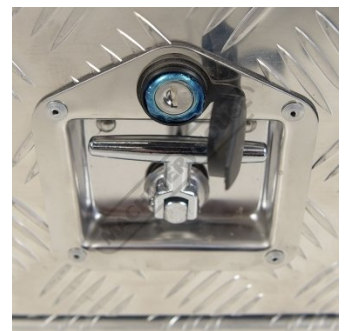

**Description**

The NEW & improved UB-1400F industrial aluminium truck box now with a wide & deep opening access, full length adjustable shelf is definitely a better option compared to all the conventional boxes in the market. Built with high grade & durable 3.2mm aluminium checker plate overall thickness (2.5mm at thinnest point). Ideally this box is suited to anyone needing to securely store tools in one location either in your shed, on your work Ute, van or truck and at an affordable price. This truck box is constructed & able to withstand the harshest Australian conditions all year round.

**Features**

- Made from 3.2mm Aluminium checker plate (2.5mm thinnest point)
- Full length stainless steel piano hinge on lid
- 2 x heavy duty gas struts to support lid when open
- 2 x key lockable stainless steel latches with weatherproof seals
- Water & dust resistant rubber lid seal to protect tools from the elements
- Includes 5 position adjustable top shelf
- Overall box size: 1400 x 500 x 800mm (LxWxH)
- Weighs 48Kg

Side View Lid Open

Gas Strut Lid

Gas Strut Lid Left View

Gas Strut Ball Joint

Adjustable Shelf

Rubber Seal

Full Length Piano Hinge

Full Length Piano Hinge Lid

Heavy Duty Lock Mechanism

Lockable Latch

Product Brochure For T740

---

T Handle Latch in Open Position

Made from Aluminium Checker Plate

**Recommended Accessories**

**C410**  
Heavy Duty Caster Wheel Set