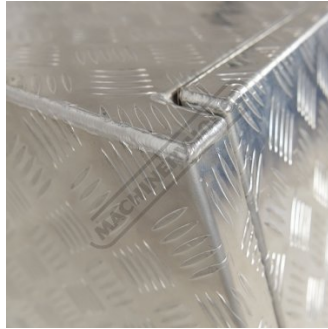

**Description**

The NEW & improved UB-1400F industrial aluminium truck box now with a wide & deep opening access, full length adjustable shelf is definitely a better option compared to all the conventional boxes in the market. Built with high grade & durable 3.2mm aluminium checker plate overall thickness (2.5mm at thinnest point). Ideally this box is suited to anyone needing to securely store tools in one location either in your shed, on your work Ute, van or truck and at an affordable price. This truck box is constructed & able to withstand the harshest Australian conditions all year round.

Side View Lid Open

Gas Strut Lid

Gas Strut Lid Left View

Gas Strut Ball Joint

Adjustable Shelf

Rubber Seal

Full Length Piano Hinge

Full Length Piano Hinge Lid

Heavy Duty Lock Mechanism

Lockable Latch

Product Brochure For T740

---

T Handle Latch in Open Position

Made from Aluminium Checker Plate

**Recommended Accessories**

**C410**  
Heavy Duty Caster Wheel Set