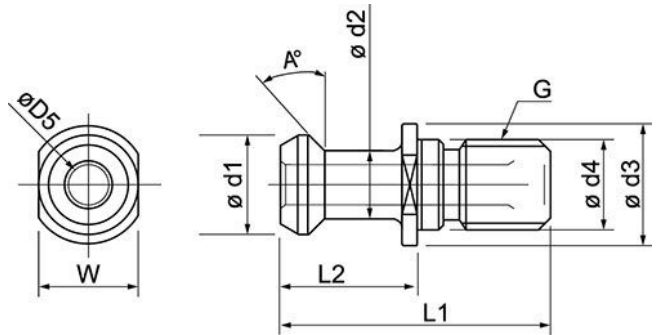

Product Brochure For T445

Pull Stud - MAS P50T 45° Type 1

BT-50

Ex GST
\$48.00

Inc GST
\$55.20

ORDER CODE:	T445
Type:	BT50
A (deg):	45°
G (mm):	M24
d1 (mm):	23.0
d2 (mm):	17.0
d3 (mm):	38.0
d4 (mm):	25.0
D5 (mm):	8.0
L1 (mm):	85.00
L2 (mm):	45.50
W (mm):	30.0

Description

Precision ground
Through Coolant

Features

- Through coolant with M24 thread
- MAS403BT50 Standard

Product Brochure For T445

Specific Features

Side View

Front View

Rear View