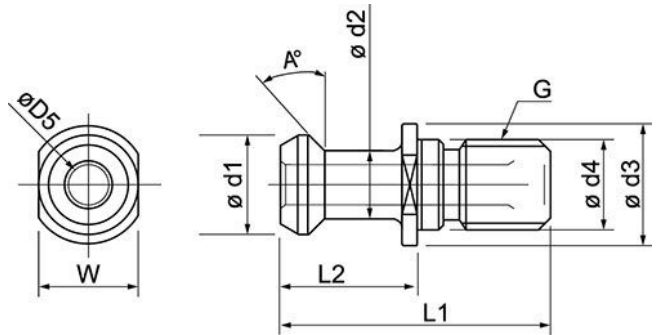

Product Brochure For T330

Pull Stud - MAS P30T 45°

BT-30

Ex GST
\$22.00

Inc GST
\$25.30

ORDER CODE:	T330
Type:	BT30
A (deg):	45°
G (mm):	M12
d1 (mm):	11.0
d2 (mm):	7.0
d3 (mm):	16.5
d4 (mm):	12.5
D5 (mm):	~
L1 (mm):	43.00
L2 (mm):	23.00
W (mm):	13.0

Description

Precision ground

Features

- M12 thread
- MAS403BT30 standard