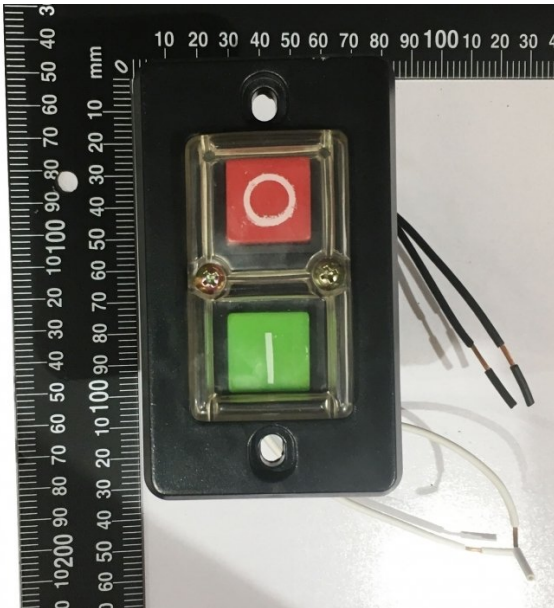

Product Brochure For SL006

**SWITCH ON/OFF - #9**

Suits: L-612

ORDER CODE:

SL006

**Specific Features**

Side View