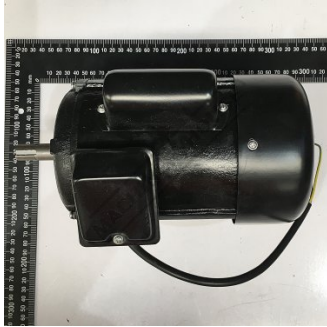

Product Brochure For SH053

Specific Features

Top View