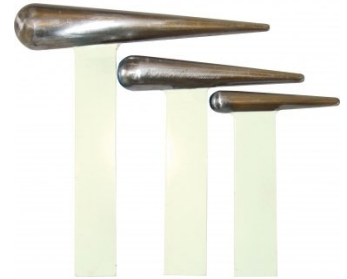

Product Brochure For S2263

**S227A**  
Pneumatic Planishing Hammer

**S223**  
Straight Steel T-Dolly Set Small  
- 5 Piece

**S2231**  
Straight Steel T-Dolly Set Large  
- 2 Piece

**S2232**  
Tapered Steel T-Dolly Set - 3  
Piece

**S2233**  
Curved Steel Dolly Set - 3 Piece

**S2234**  
Mushroom Steel Dome Dolly Set  
- 2 Piece

**S2235**  
Mushroom Steel Dome Dolly Set  
- 2 Piece

**S2236**  
Oval Steel Dolly

**S2237**  
Bowl Steel Dome Dolly