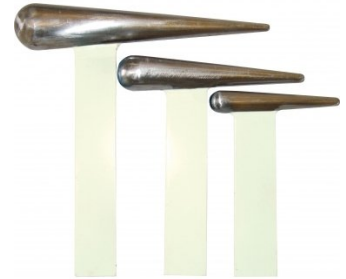

S2262

Shrinker & Stretcher - Bench Mount

S2264

Foot Operated Shrinker Stretcher - Oval Jaws

S2266

Foot Operated Shrinker Stretcher - Heavy Duty

S225

English Wheel

Product Brochure For S2263

**S227A**  
Pneumatic Planishing Hammer

**S223**  
Straight Steel T-Dolly Set Small  
- 5 Piece

**S2231**  
Straight Steel T-Dolly Set Large  
- 2 Piece

**S2232**  
Tapered Steel T-Dolly Set - 3  
Piece

**S2233**  
Curved Steel Dolly Set - 3 Piece

**S2234**  
Mushroom Steel Dome Dolly Set  
- 2 Piece

**S2235**  
Mushroom Steel Dome Dolly Set  
- 2 Piece

**S2236**  
Oval Steel Dolly

**S2237**  
Bowl Steel Dome Dolly