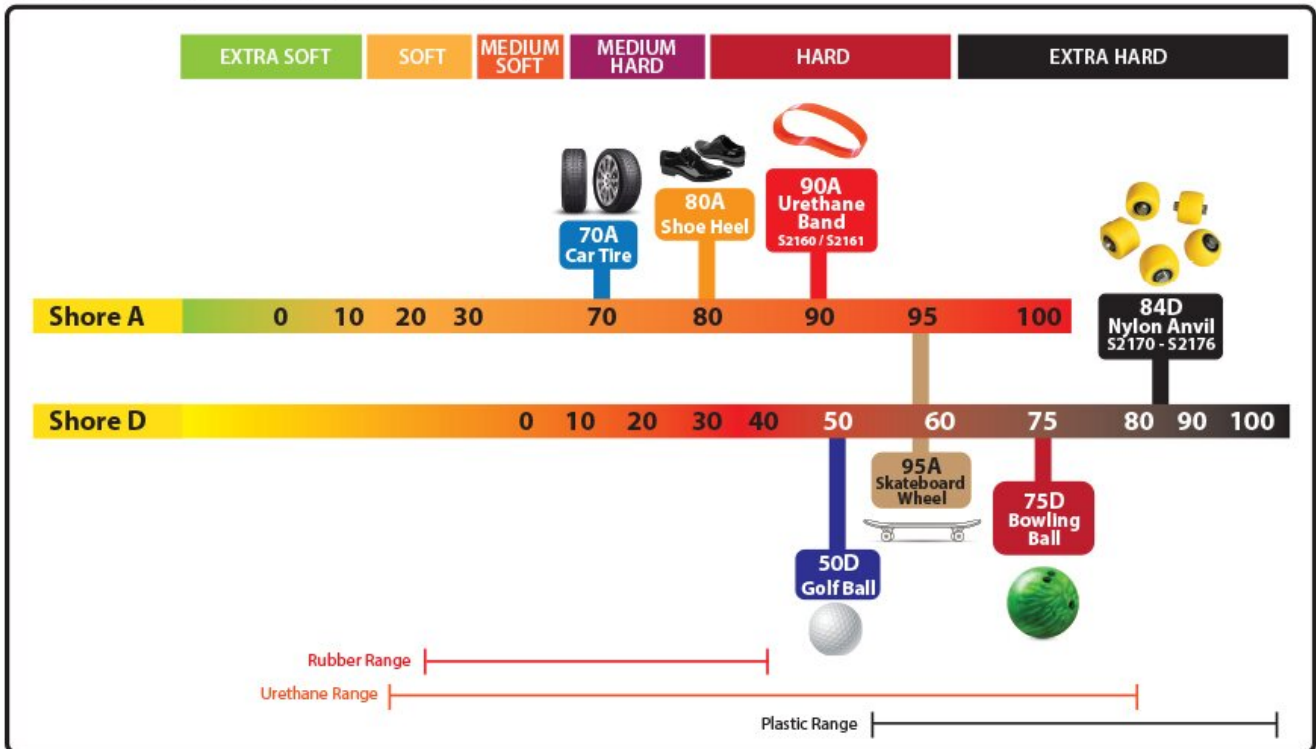

## Urethane Band - EWUB-197

70 x 197mm

Suits EWHD-80 English Wheel

**Ex GST**  
**\$40.00**

**Inc GST**  
**\$46.00**

ORDER CODE:	S2161
MODEL:	EWUB-197
Size:	70 x 197mm
Anvil Width (mm):	~
Anvil Radius (mm/inch):	~
No. of Pieces in Set:	1
Suits English Wheel:	EWHD-80

### Description

This Urethane Band is designed to slide over the top anvil or the English Wheel used for light pressure metal forming of 2D curves.

### Features

- For Light pressure metal forming up to 1mm thick sheet Steel or 1.6mm Aluminium
- Will not leave tracking marks
- Main purpose is creating 2D curves
- Can be used to smooth out a 3D compound curve

Product Brochure For S2161

Shore is a measurement of hardness

Specific Features

Shown Fitted On Wheel

70mm wide