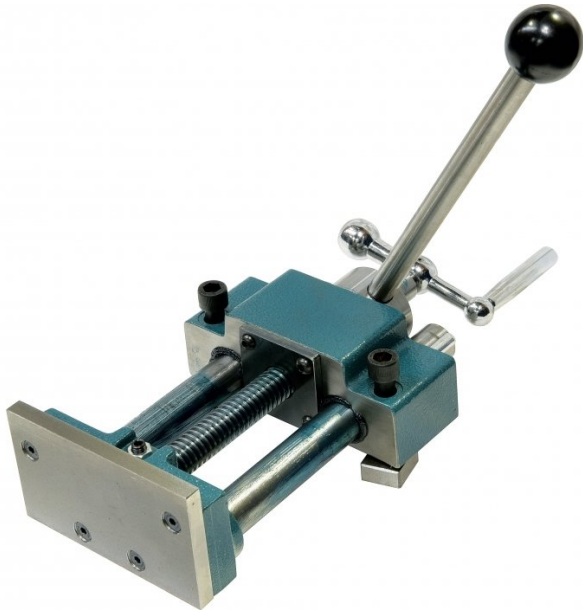

Product Brochure For S100

Vice - #9311060

Suits Brobo Coldsaw

Specific Features

Rear View