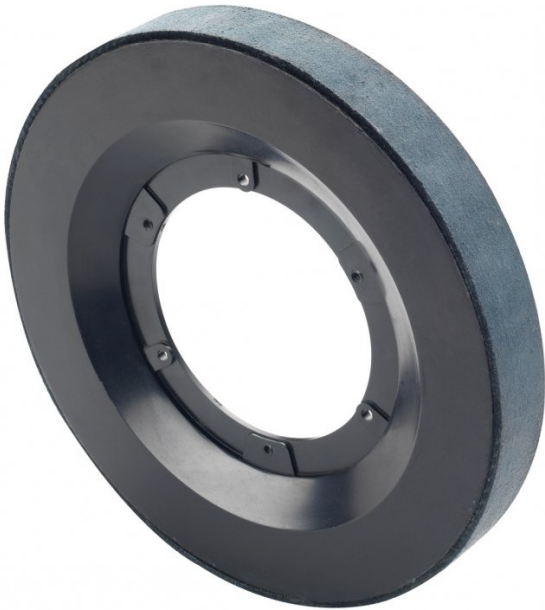

Product Brochure For R8976

Leather Strop Wheel - WG250/L

ORDER CODE:	R8976
Type:	Leather Strop Wheel
Size (mm):	~

RECORD POWER

Description

Record Power WG250/L Leather Strop Wheel

Replacement leather strop wheel for the WG250 Wetstone Sharpener.