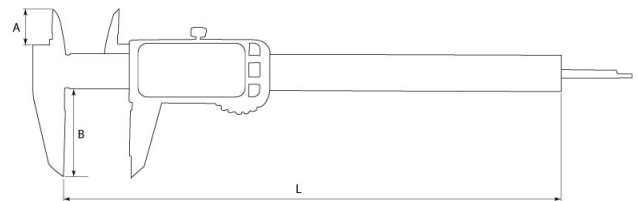

Product Brochure For Q700

Digital Caliper - Large Screen - 30-700

150mm / 6"

Platinum Edition

ORDER CODE:	Q700
Size (mm / inch):	150mm / 6"
Resolution (mm / inch):	0.01mm / 0.0005"
Coolant Proof (Rating):	~
4 Way (Yes / No):	Yes
A (mm):	21
B (mm):	40
L (mm):	221

Description

MeasumaX electronic 30 series calipers feature a new ITO Glass Scale system and are perfect for most caliper measurement applications. The large LCD screen features error free readings in either Imperial or Metric models.

Features

- Accuracy DIN862.
- Large clear LCD On/Off, Metric/Imperial, Zero switches - Zero setting at any position
- Hardened S/S mechanism with patented technology
- Four way measurement
- Splash proof electronic unit. Measurement tracking speed 40"/sec
- Supplied in fitted blow mould case