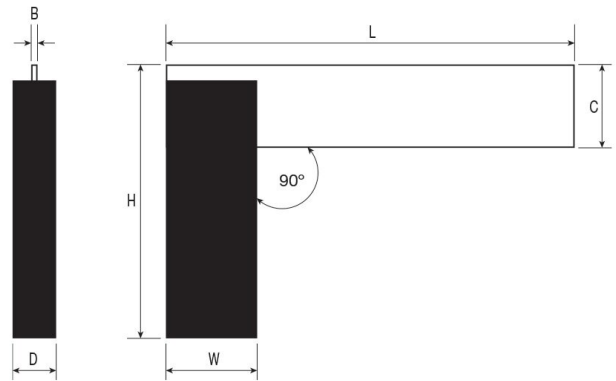

\$58.26

\$67.00

ORDER CODE:	Q647
SIZE (mm):	225
L (mm):	270
H (mm):	146
C (mm):	33
W (mm):	32
D (mm):	17
B (mm):	1.9

Measumax

Description

Measumax precision steel squares are manufactured to BSS:939 Grade "B"